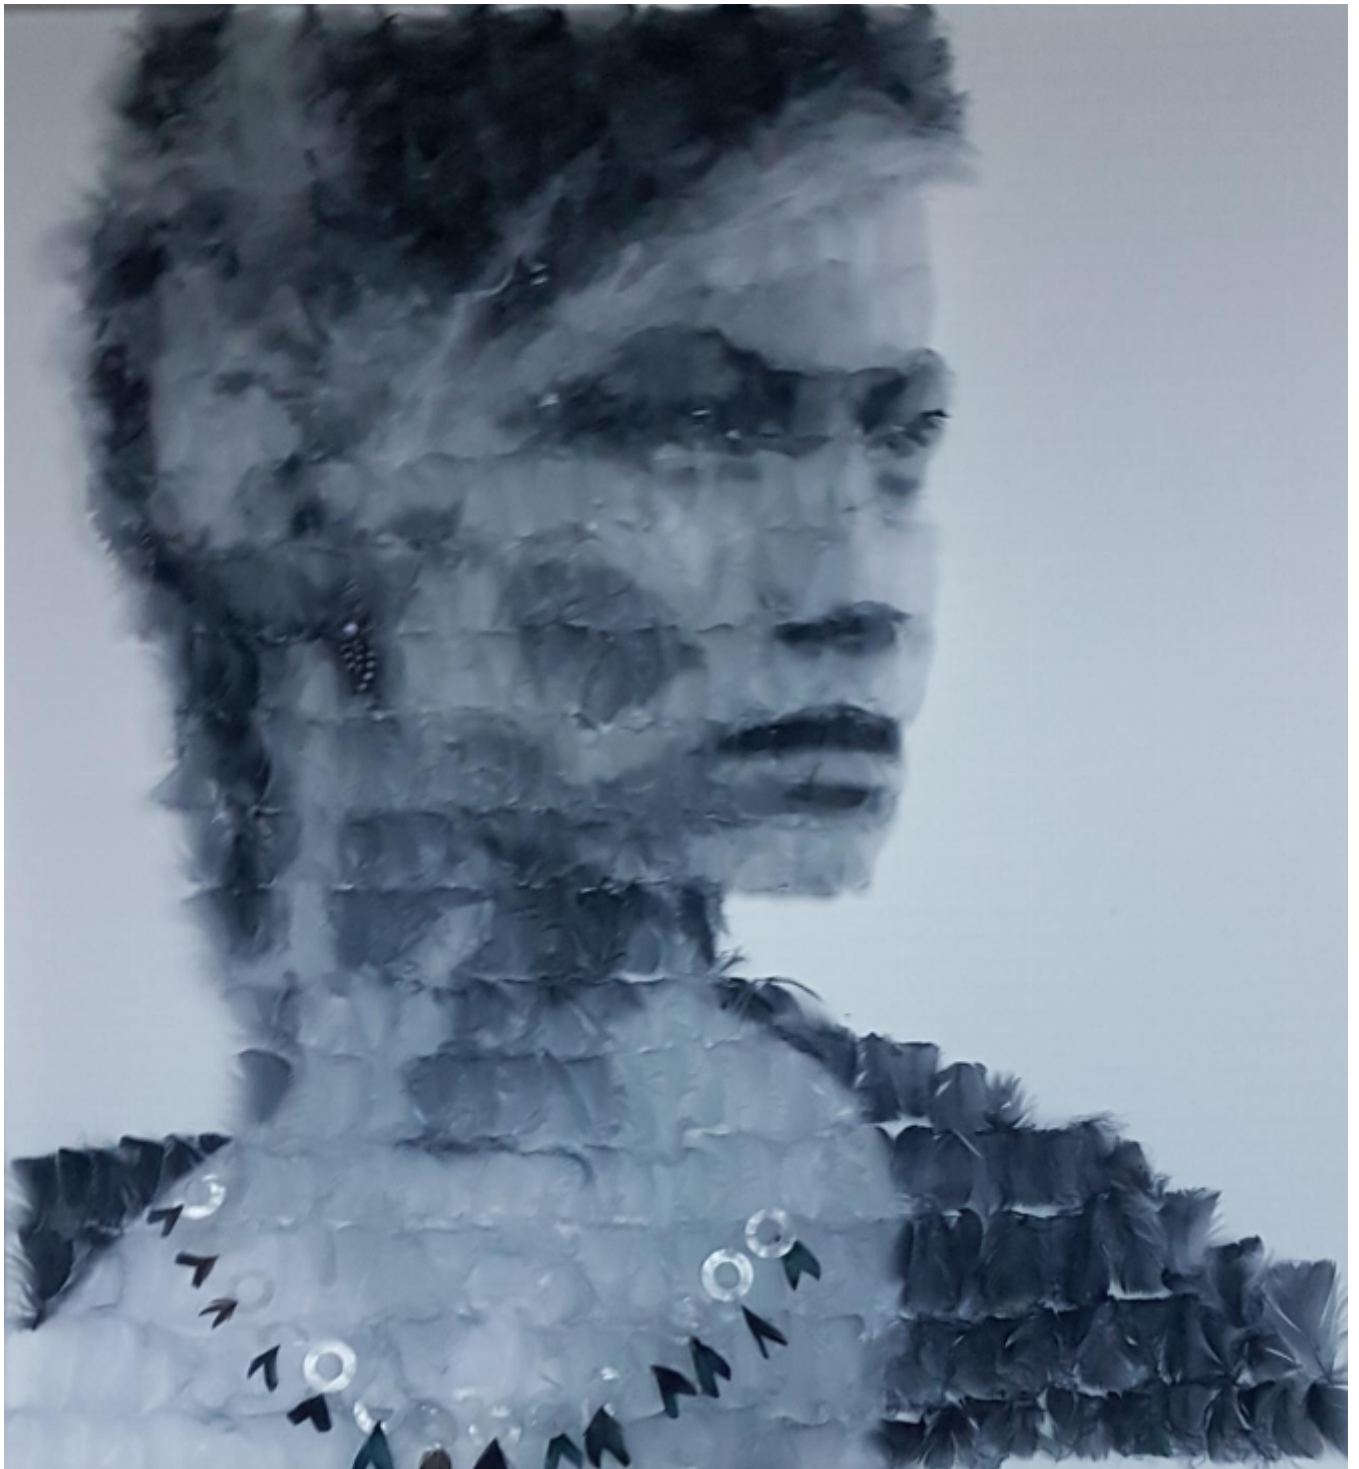

artéria

Janie Jones

Marie-Ange Daudé

CA\$4,650 + TAX

REF: 16363

Height: 90 cm (35.4")

Width: 90 cm (35.4")

DESCRIPTION

Plumes en suspension

Feather in suspension