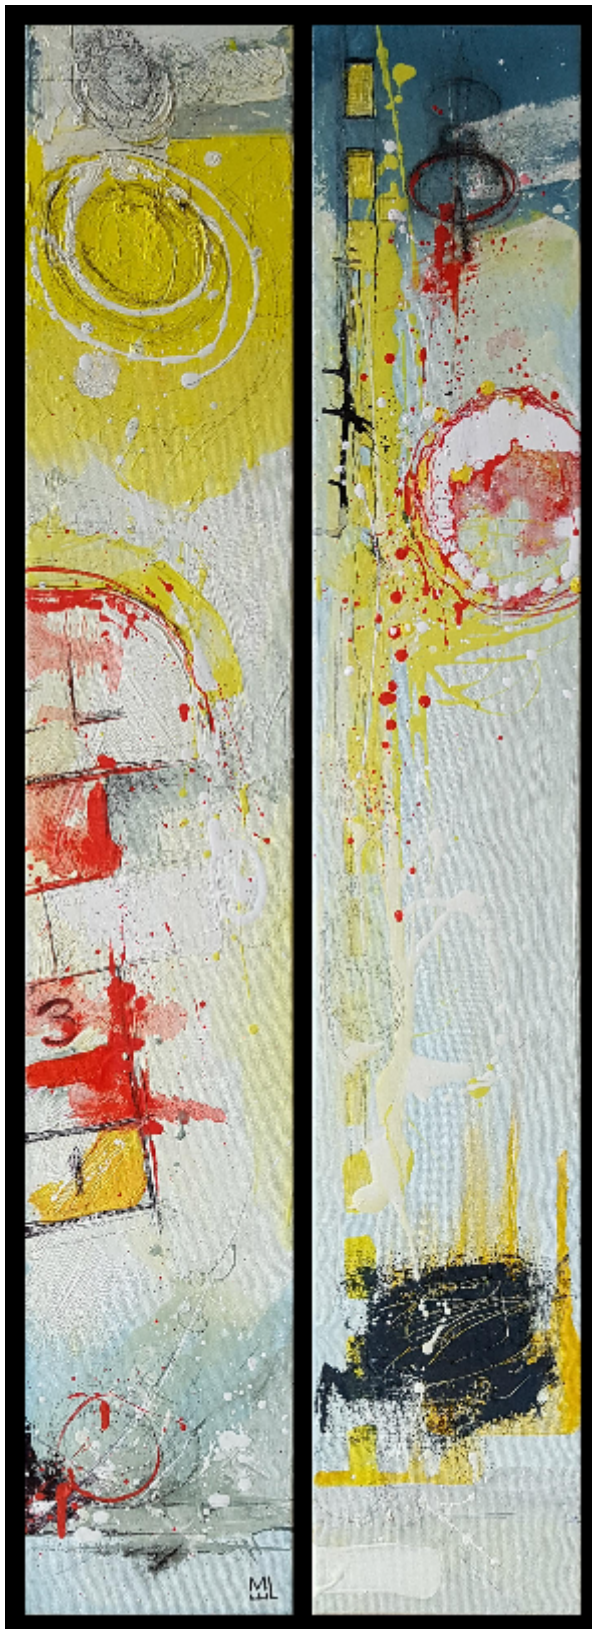

artéria

La marelle

Marie-Ève Lachance

CA\$660 + TAX

REF: 18143

Height: 91.4 cm (36")

Width: 30.47 cm (12")

DESCRIPTION

Oil on canvas
2017