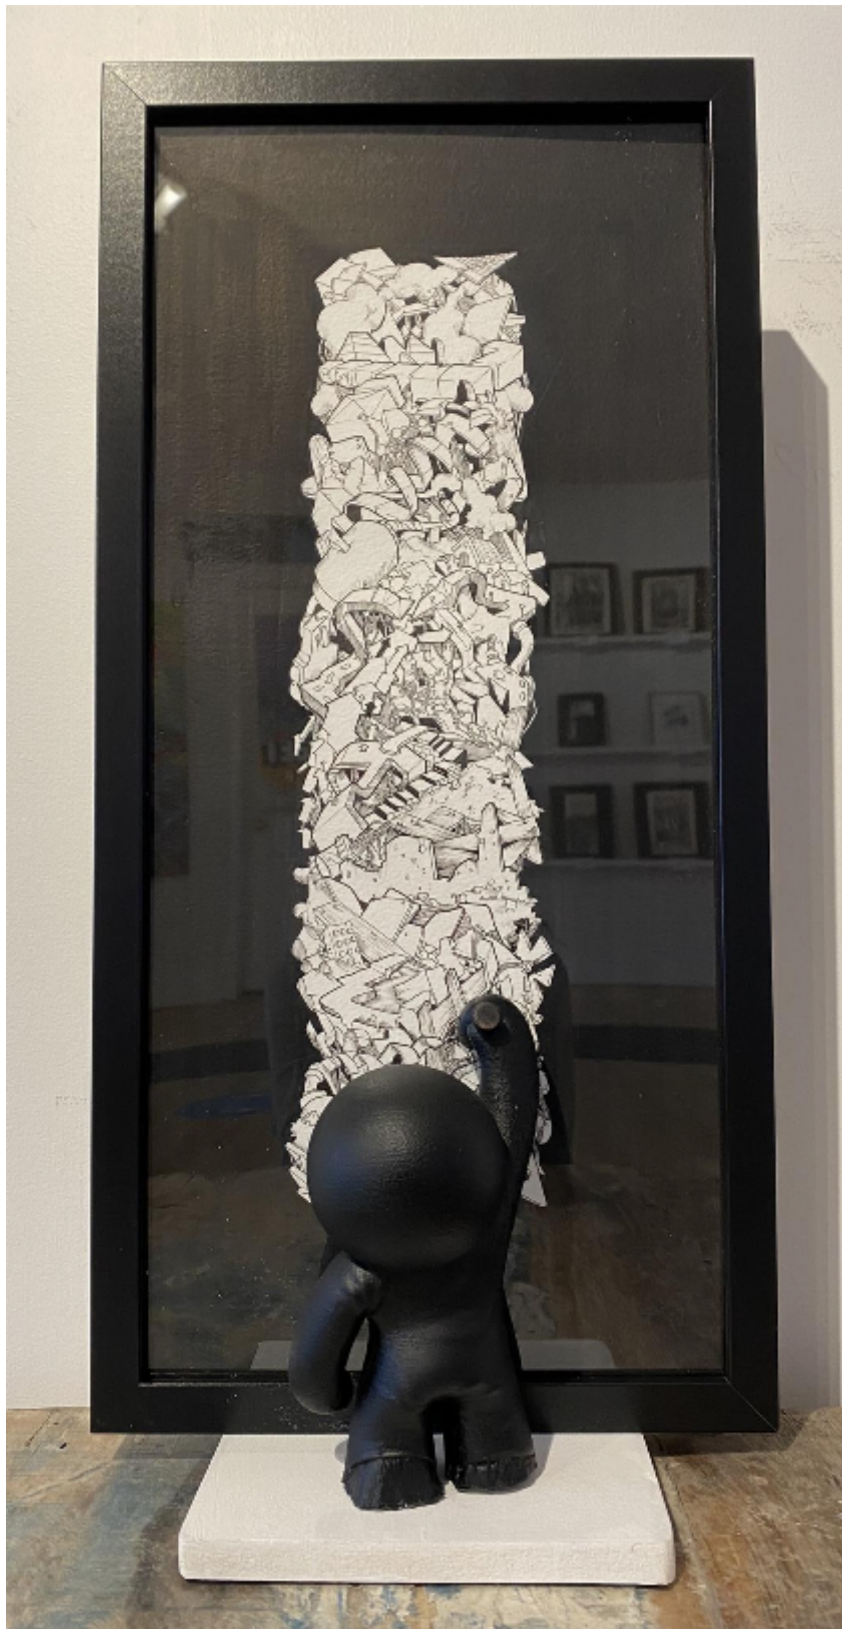

artéria

Mono very draws

Damilola Odusote

CA\$2,640 + TAX

REF: 18274

Height: 25.39 cm (10")

Width: 53.32 cm (21")

Depth: 11.43 cm (4.5")