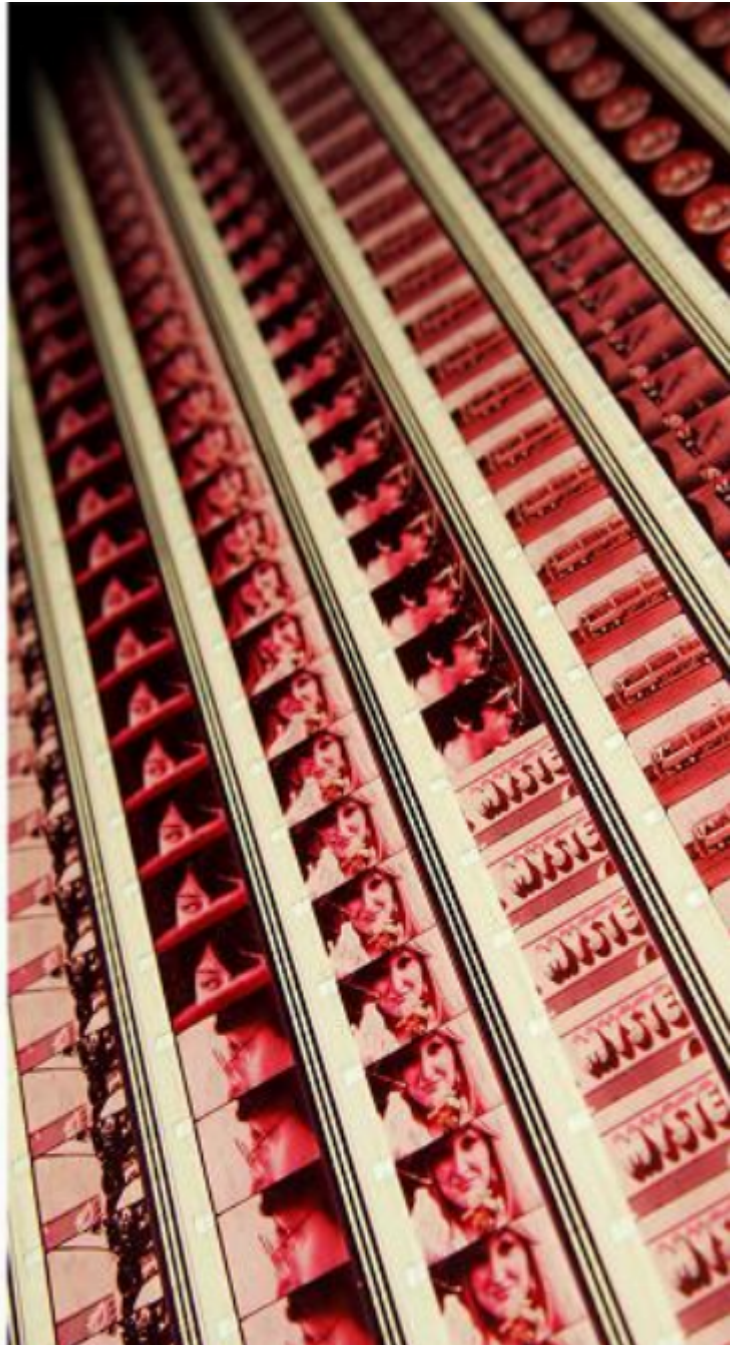

artéria

The Beatles Magical Mystery Tour / I am the Walrus

Hugo Cantin

Sold

REF: 13339

DESCRIPTION

2016

SOLD

Dimensions: 58x23 inches / 147x58 cm