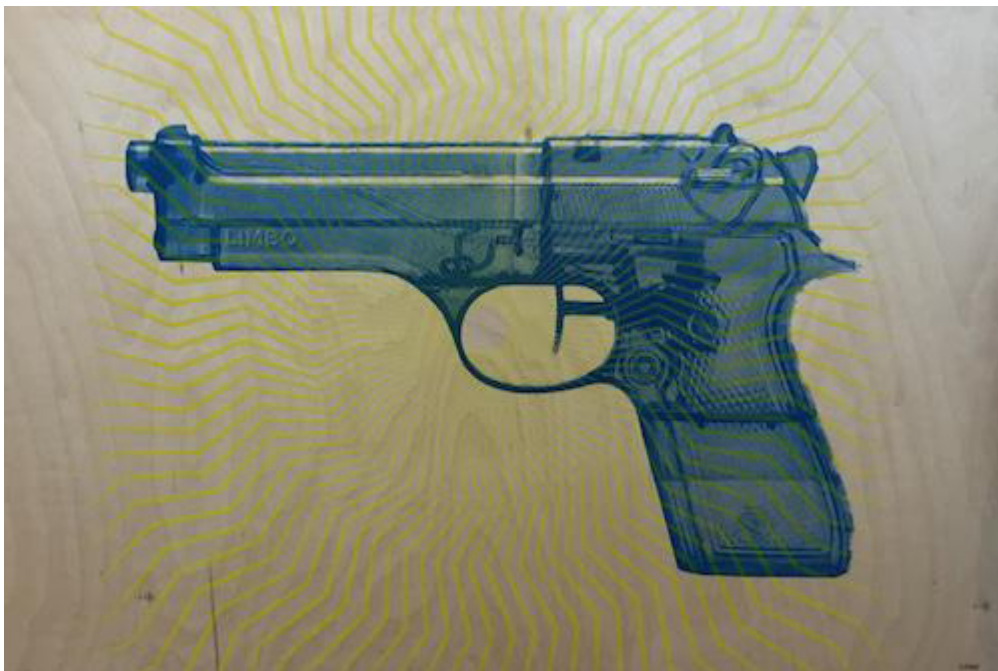

# artêria

Blue gun on wood

Limbo

REF: 11636

Height: 61 cm (24") Width: 91.5 cm (36")

**CA\$1,300 + TAX**

2015