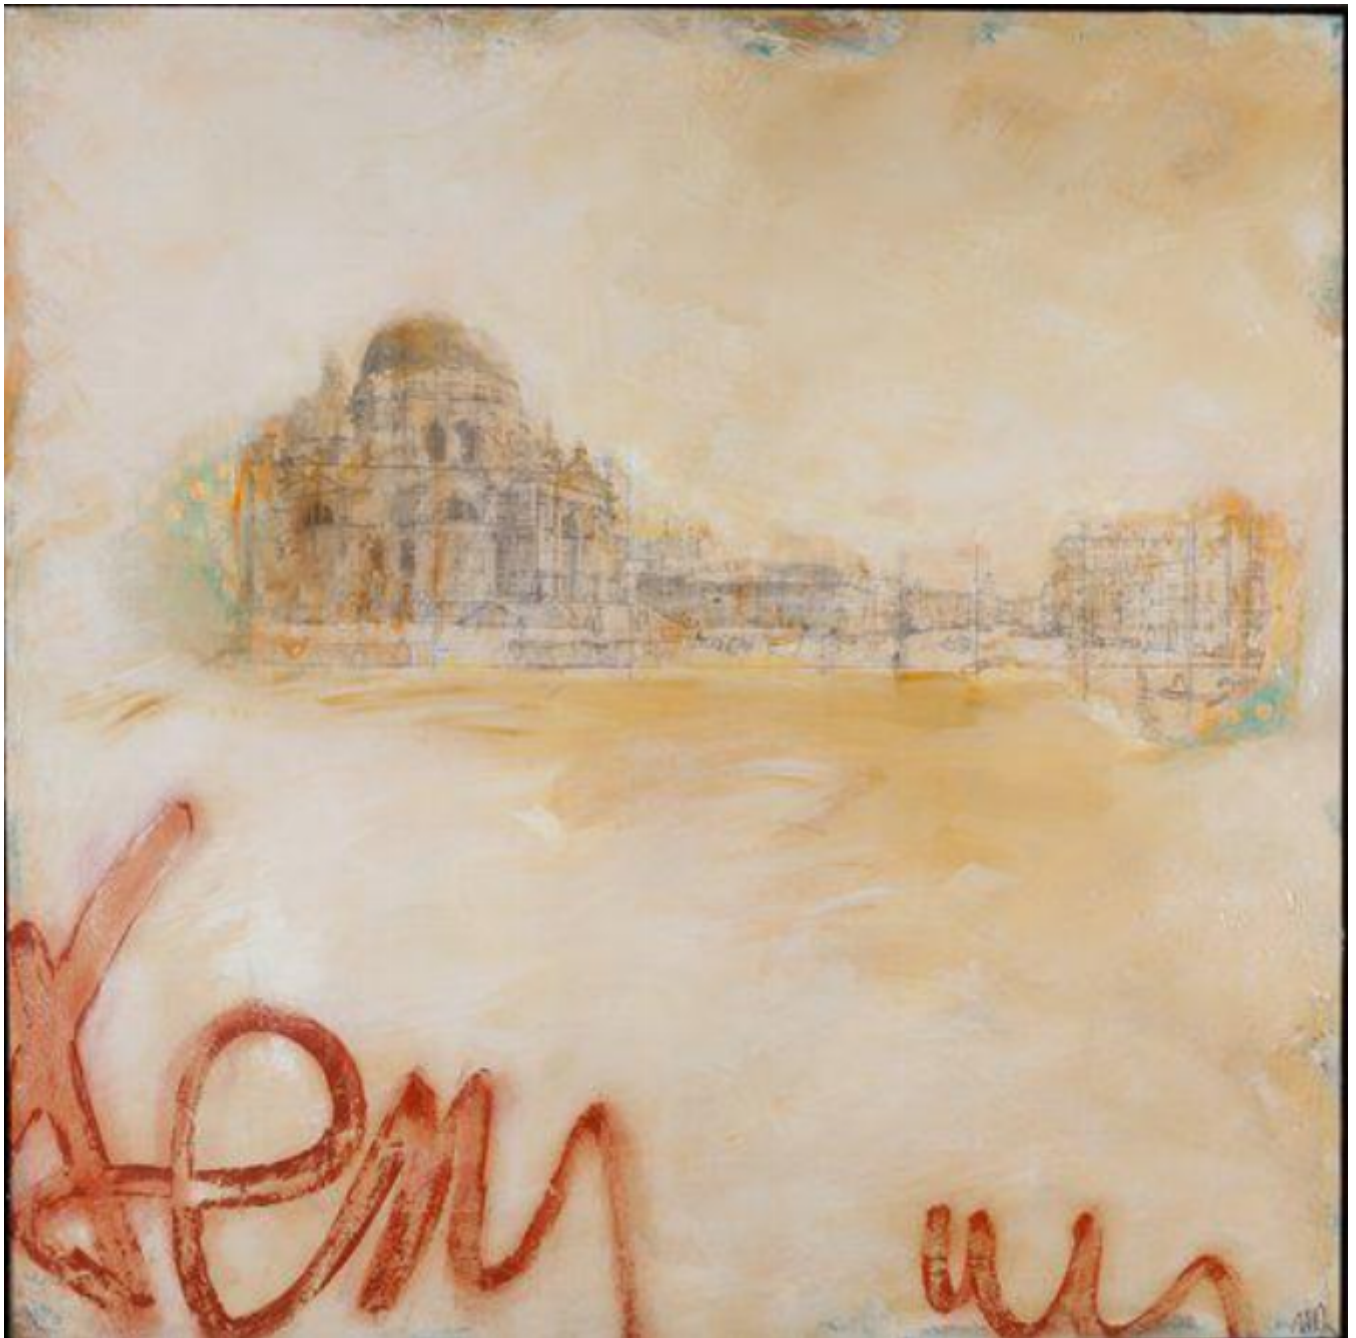

artéria

Venezia

Maryline Lemaitre

Sold

REF: 2924

DESCRIPTION

SOLD

Dimensions: 48x48 inches / 122x122 cm