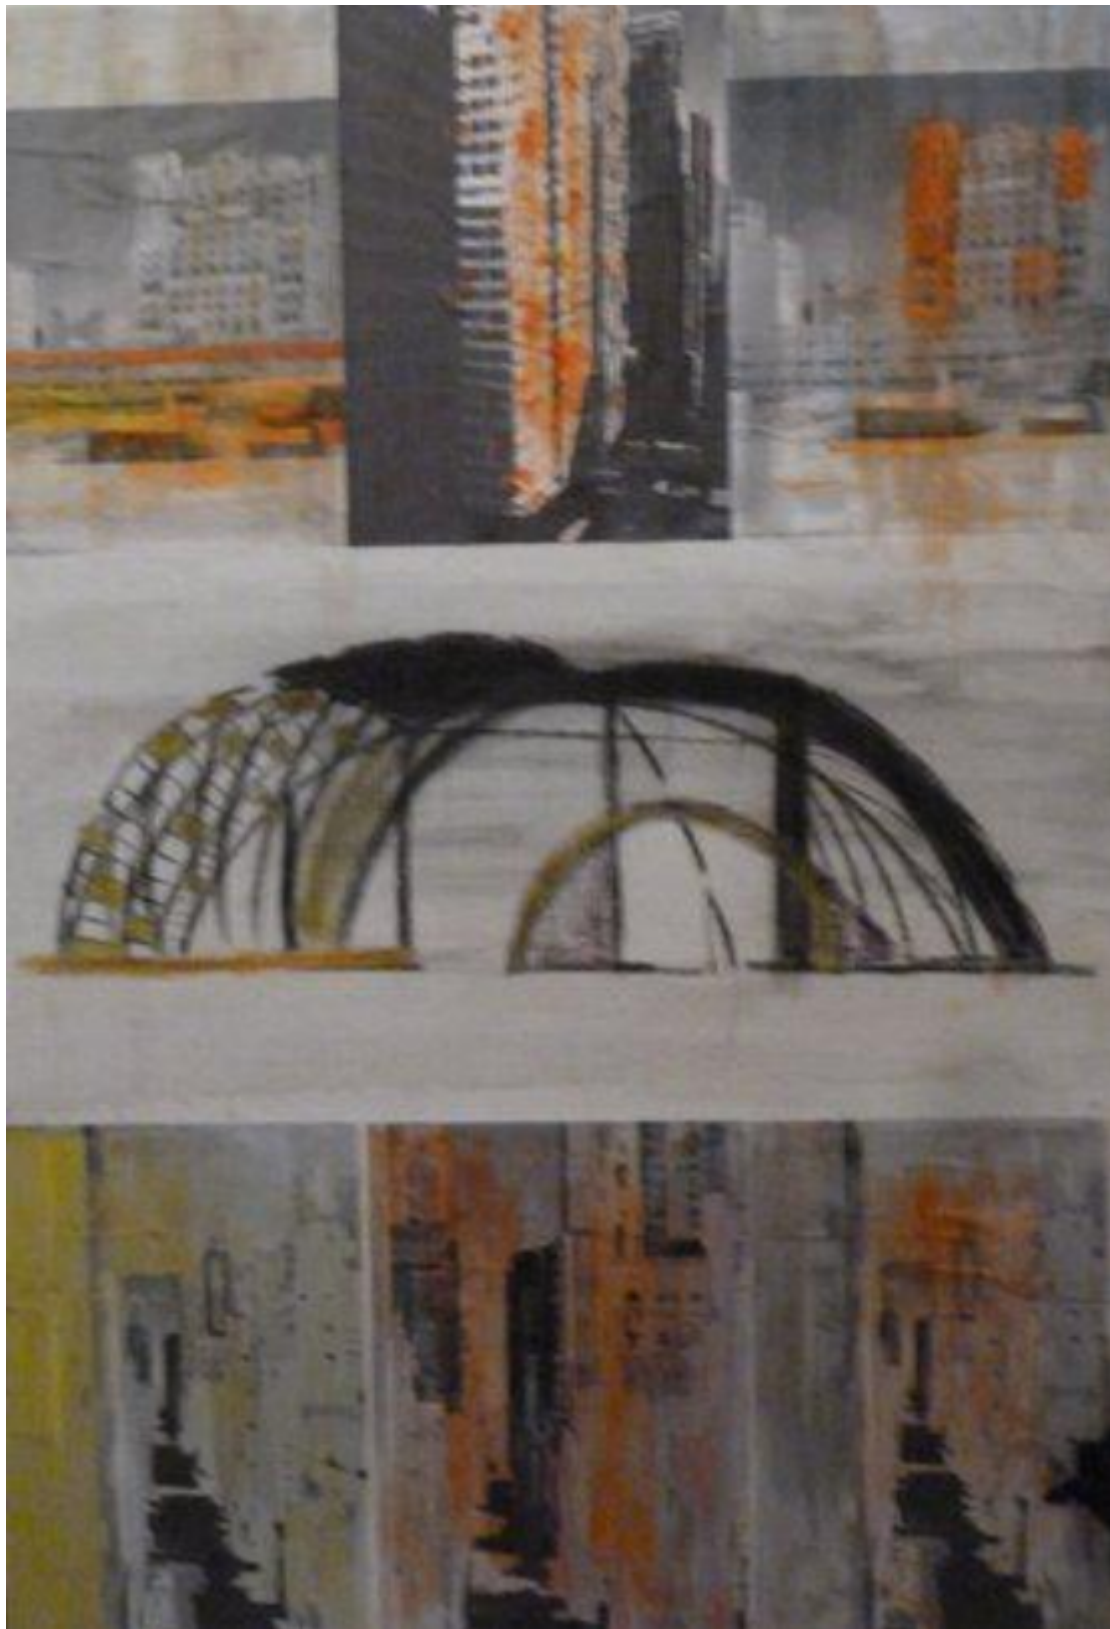

artéria

Shelter

Marie-Anne Baron

Sold

REF: 5466

DESCRIPTION

SOLD

Dimensions: 51x35 inches / 130x89 cm