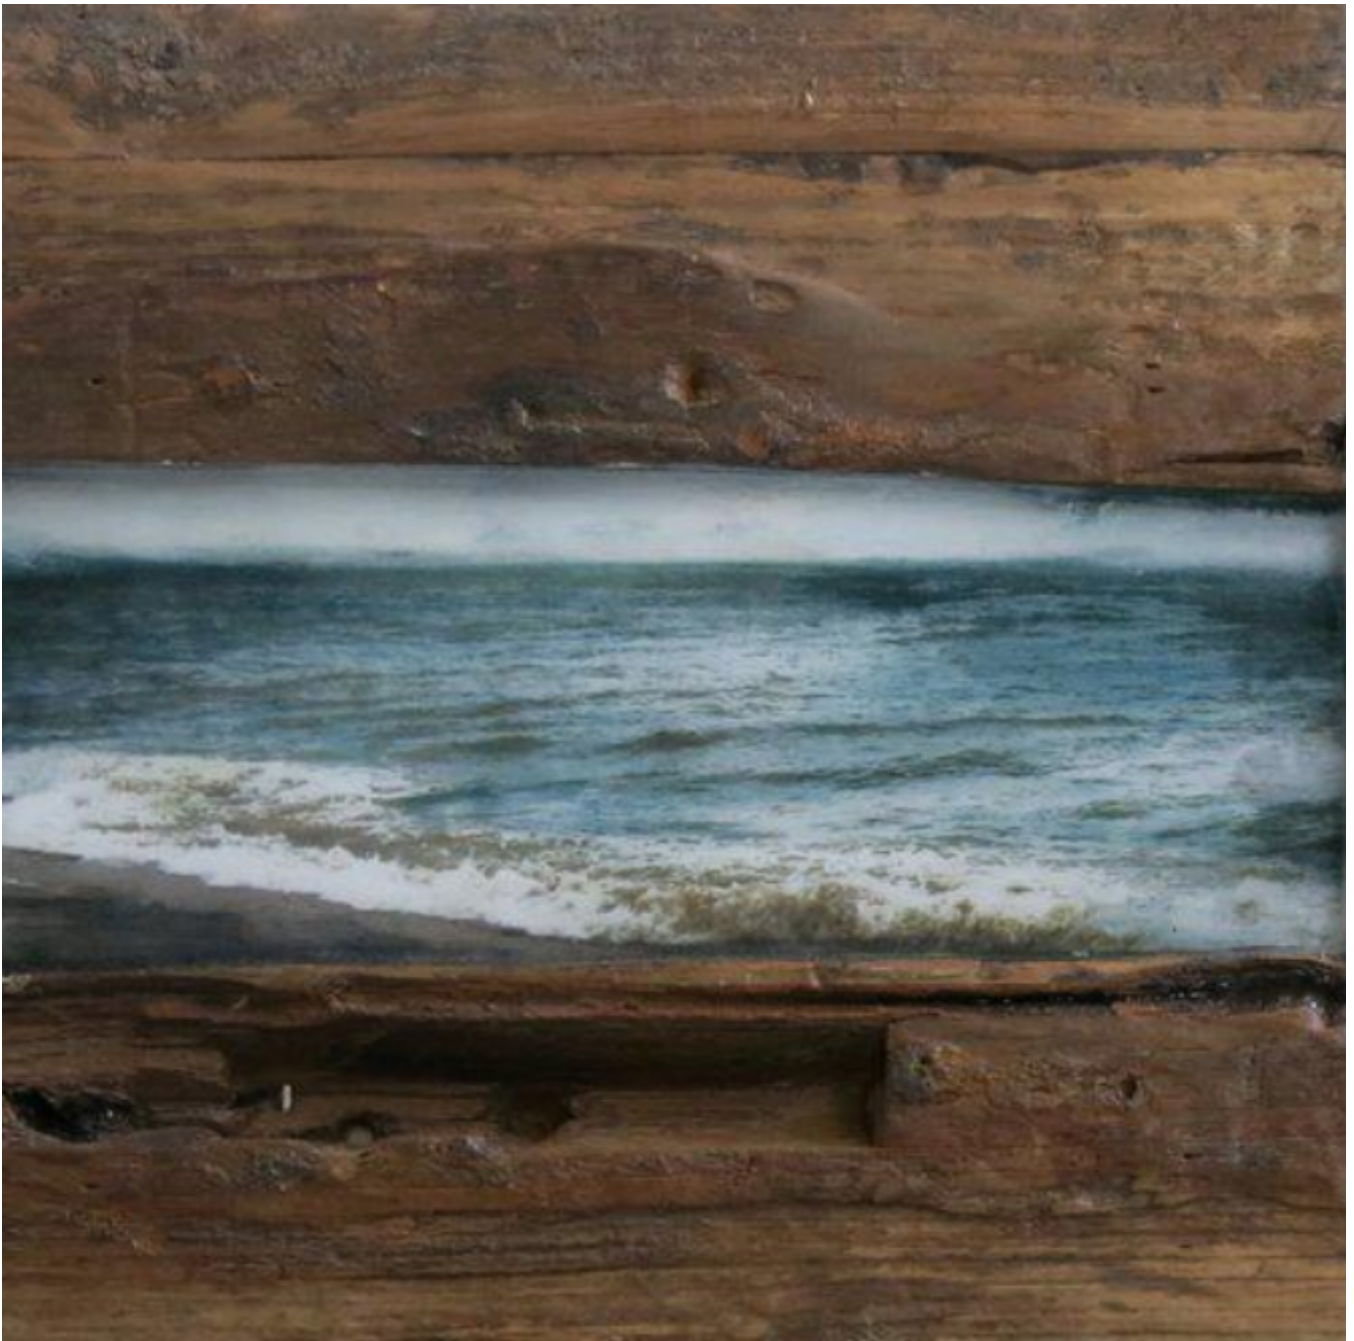

artéria

Sand bar II

Amélie Desjardins

Sold

REF: 6093

DESCRIPTION

2014

SOLD

Dimensions: 12x12 inches / 30x30 cm