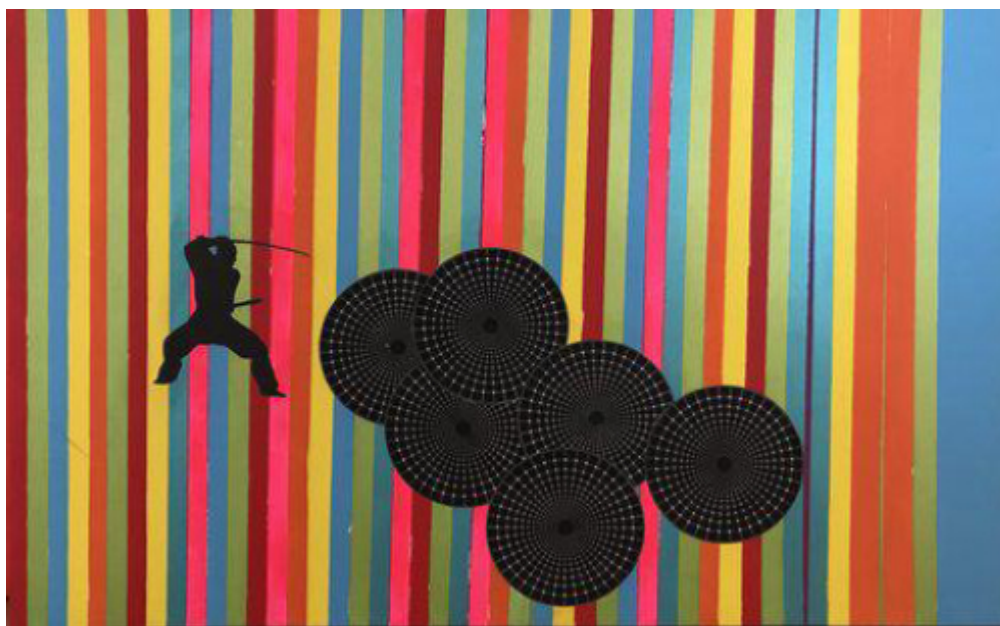

# artéria

samurai

Christian Dorey

REF: 16134

Height: 76.5 cm (30.1") Width: 122 cm (48")

CA\$POA

2012