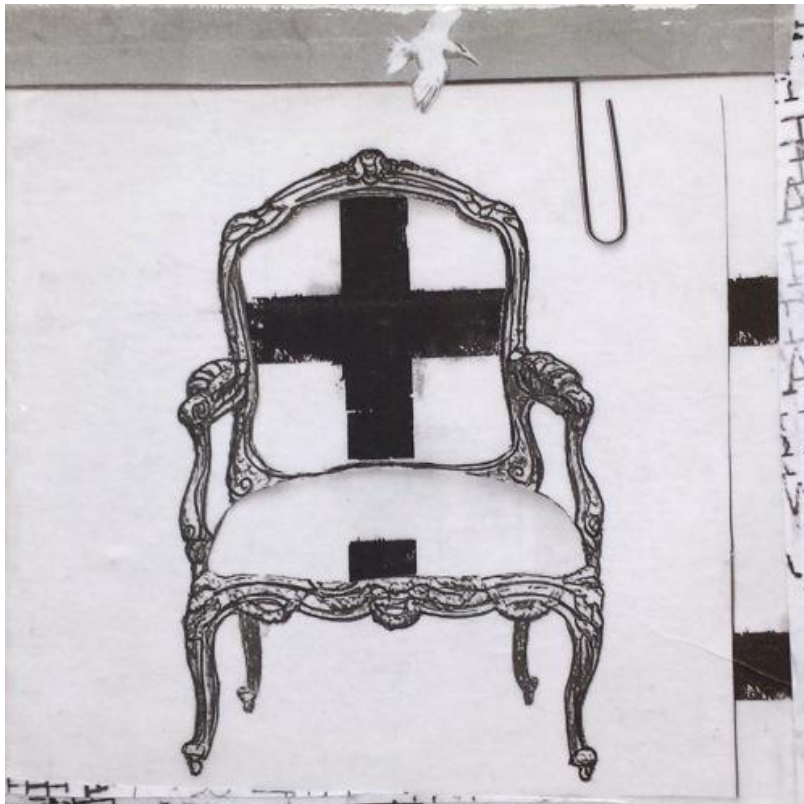

artéria

Have a seat!: no. 9

Maryline Lemaitre

REF: 9137

Height: 15.5 cm (6.1") Width: 15.5 cm (6.1")

CA\$150 + TAX

2015