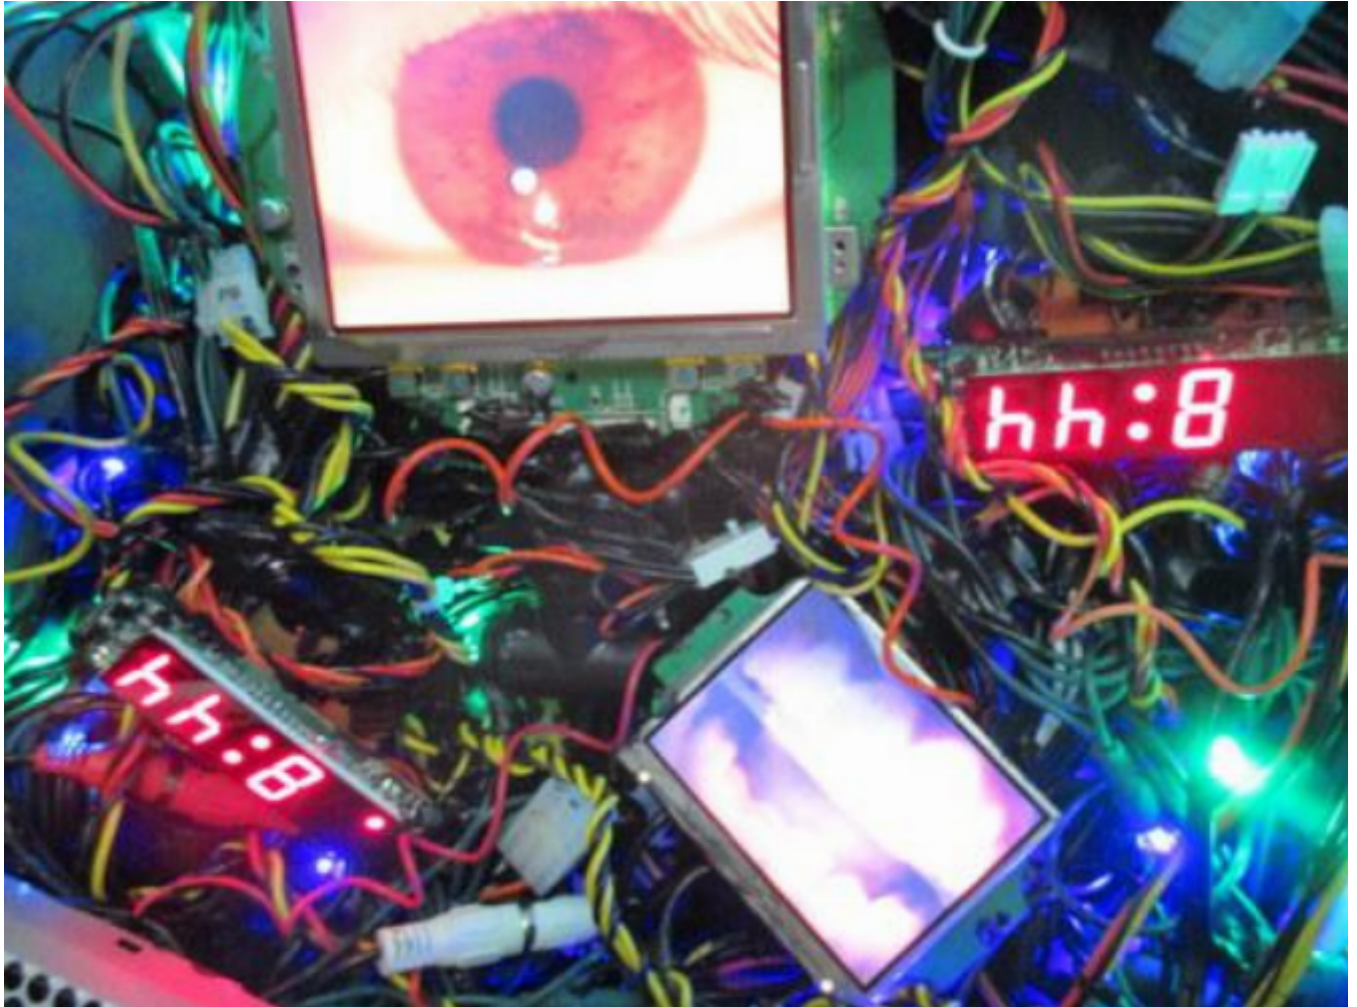

artéria

Glitch-Tech 0-012816-0

Mr Revrac

Sold

REF: 10870

DESCRIPTION

2016

Front view - zoom

SOLD

Dimensions: 18x15x8 inches / 46x38x21 cm