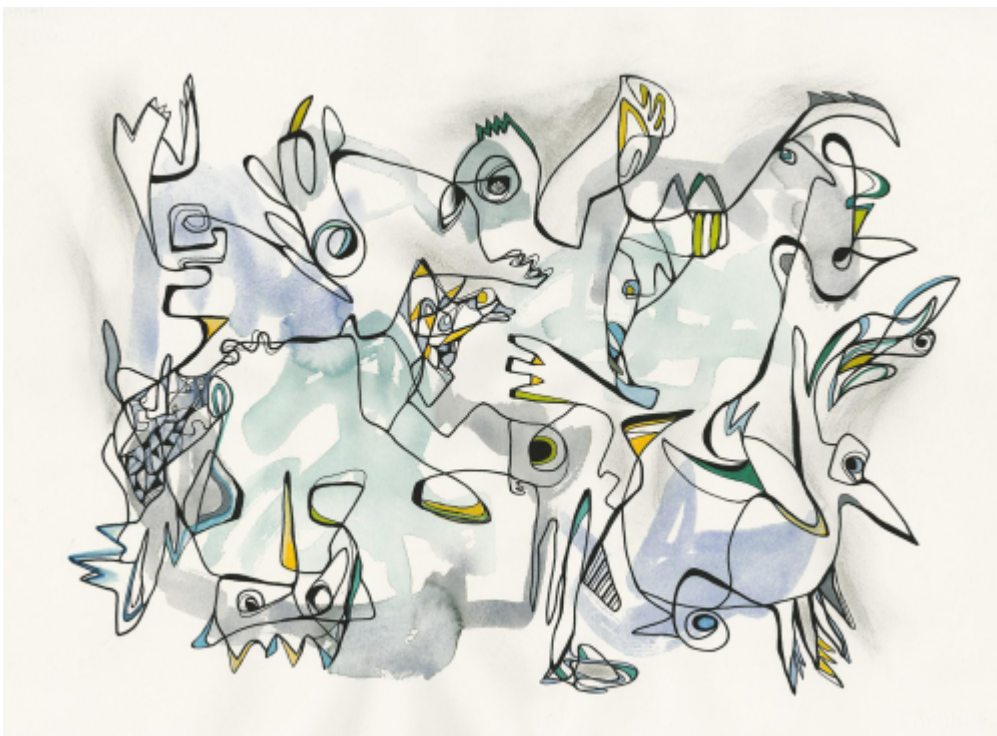

artêria

Chimère 5

Carole Arbic

REF: 16684

Height: 56 cm (22") Width: 76 cm (29.9")

Sold

Watercolor and marker on paper