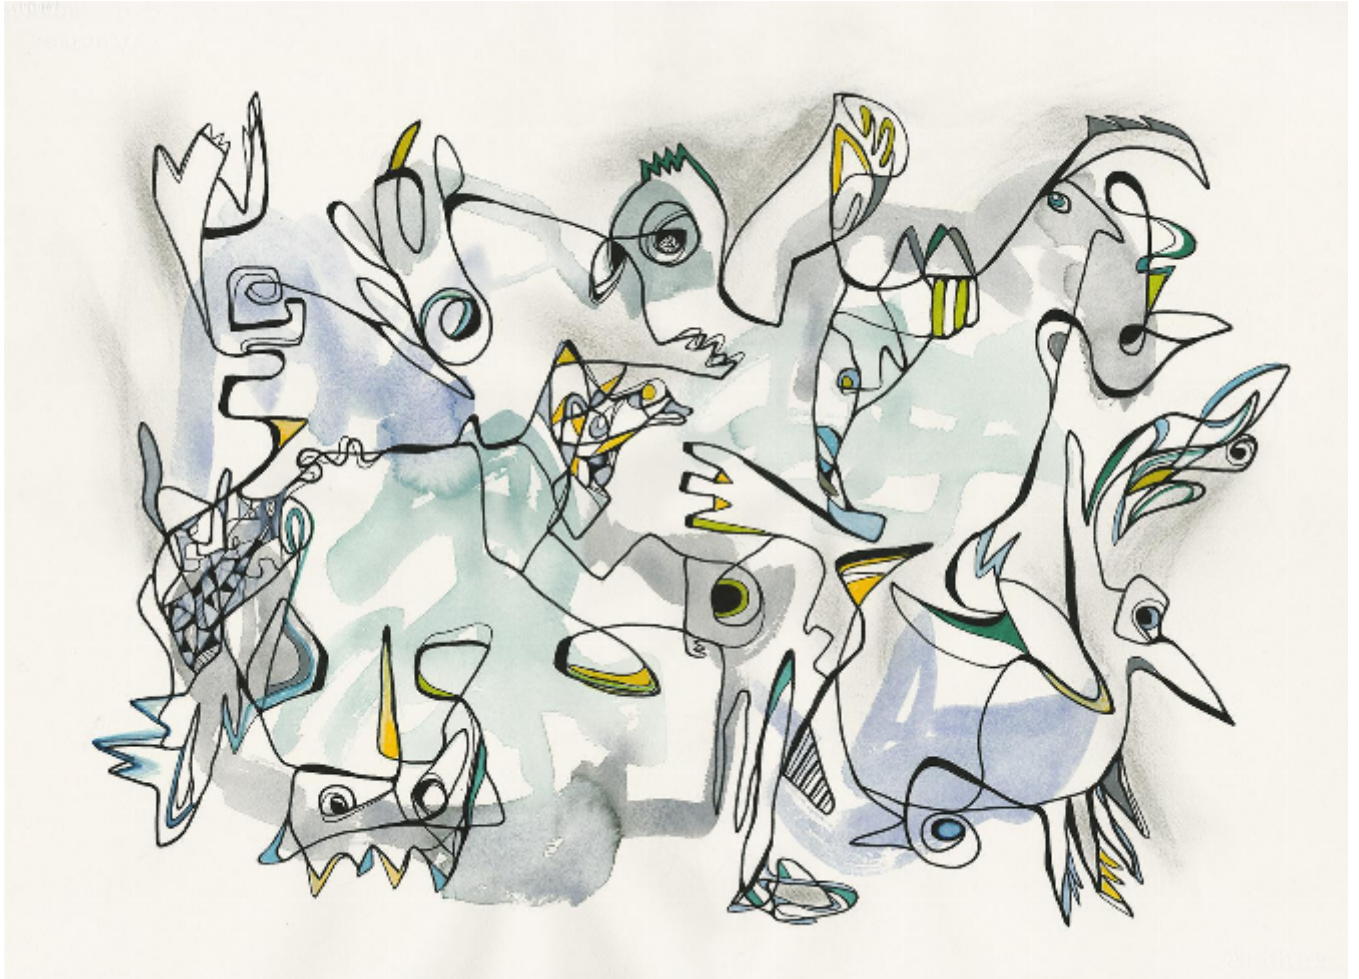

artéria

Chimère 5

Carole Arbic

Sold

REF: 16684

Height: 56 cm (22")

Width: 76 cm (29.9")

DESCRIPTION

Watercolor and marker on paper