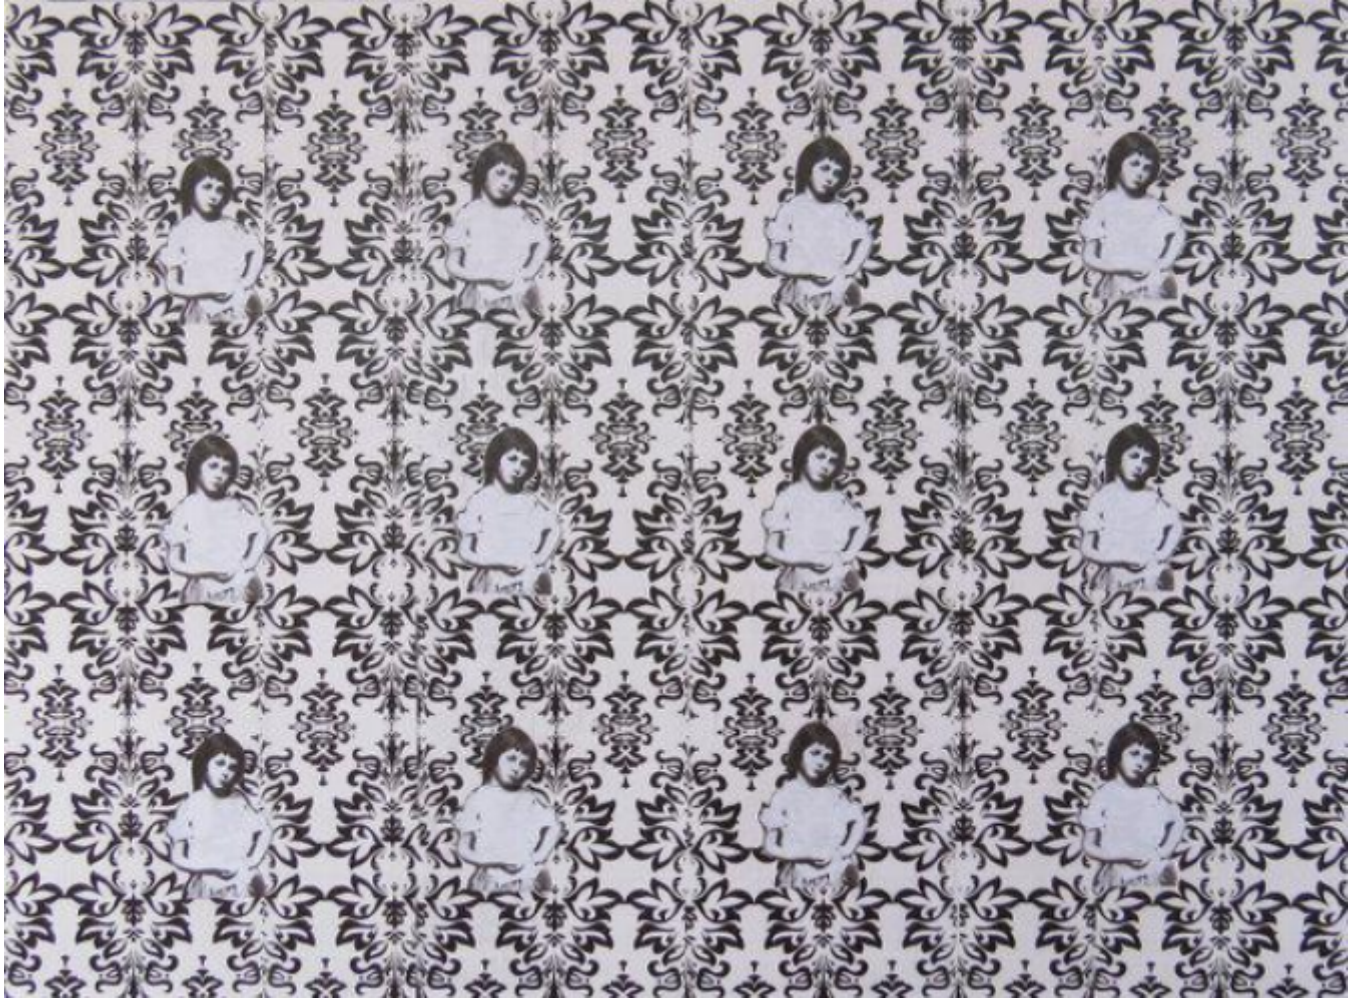

artéria

Alice Liddle
Christian Dorey

CA\$1,540 + TAX

REF: 6672

Height: 76.5 cm (30.1")

Width: 102 cm (40.2")

DESCRIPTION

2014