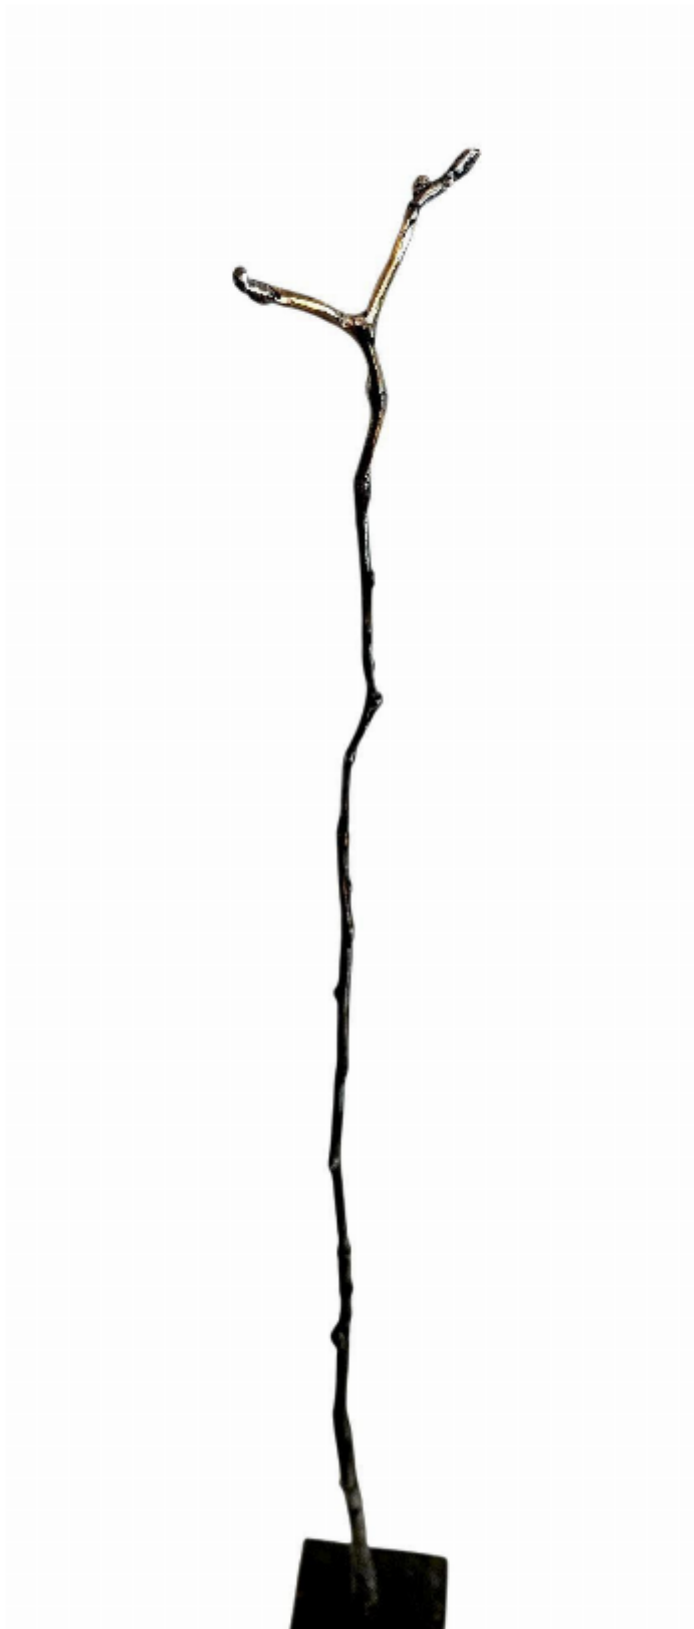

artéria

Les bois dormants 79

Jeff Alarie

CA\$800 + TAX

REF: 20408

Height: 138.38 cm (54.5")

Width: 10.16 cm (4")

Depth: 5.08 cm (2")

DESCRIPTION

2025
Acier régulier bronze et acrylique