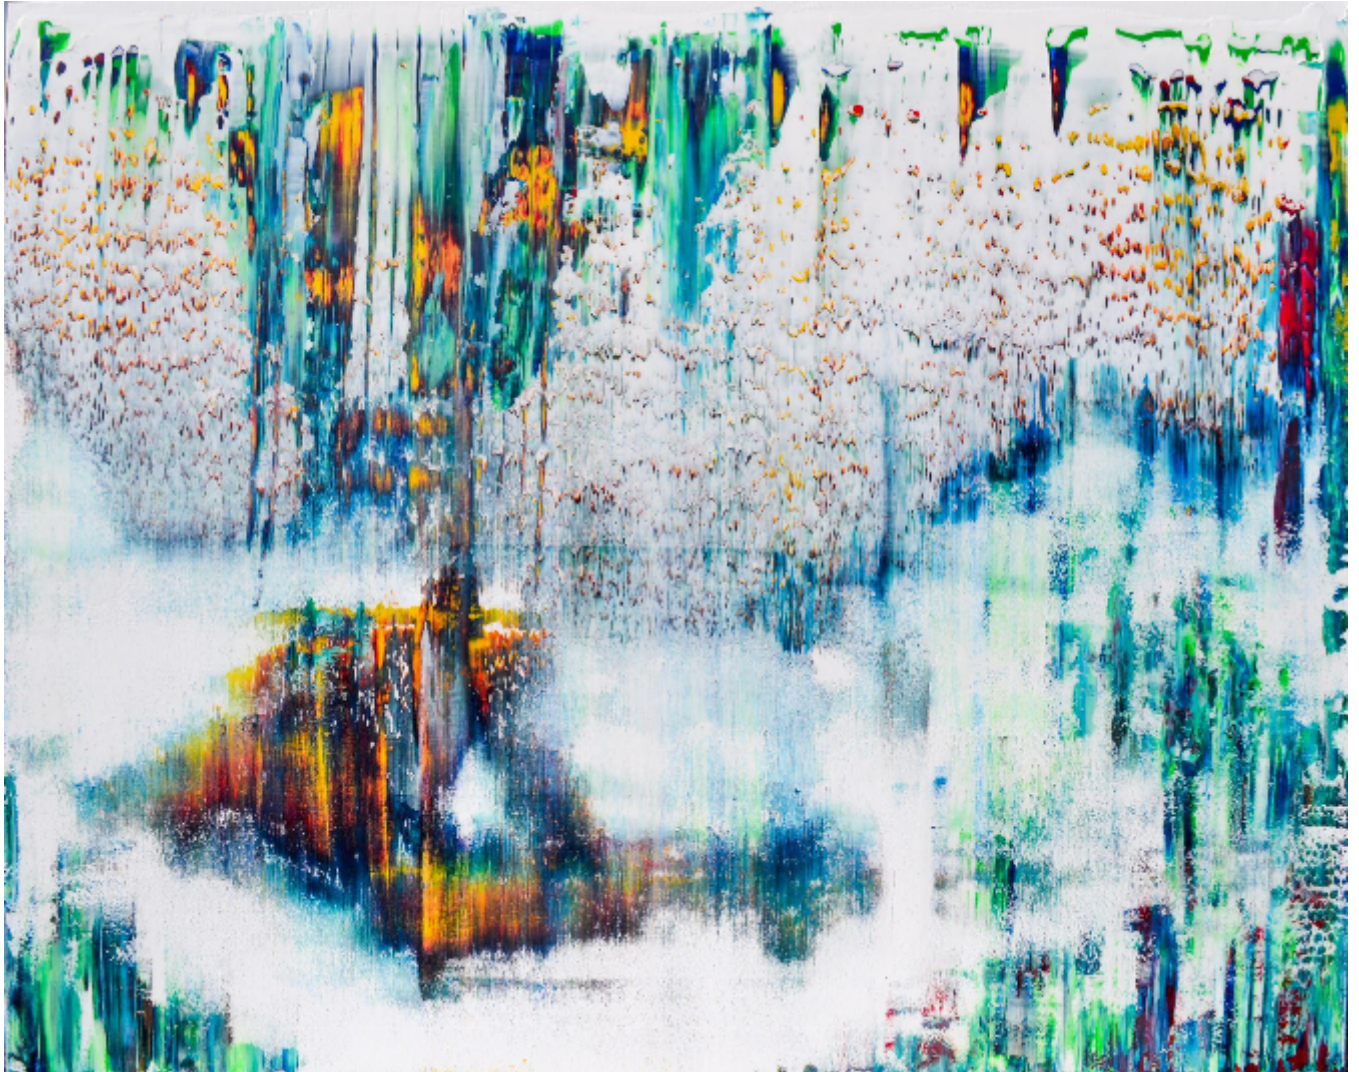

artéria

Through The Surface

Isabelle Beaubien

Sold

REF: 15191

Height: 122 cm (48")

Width: 152.5 cm (60")

DESCRIPTION

Acrylic and resin on canvas