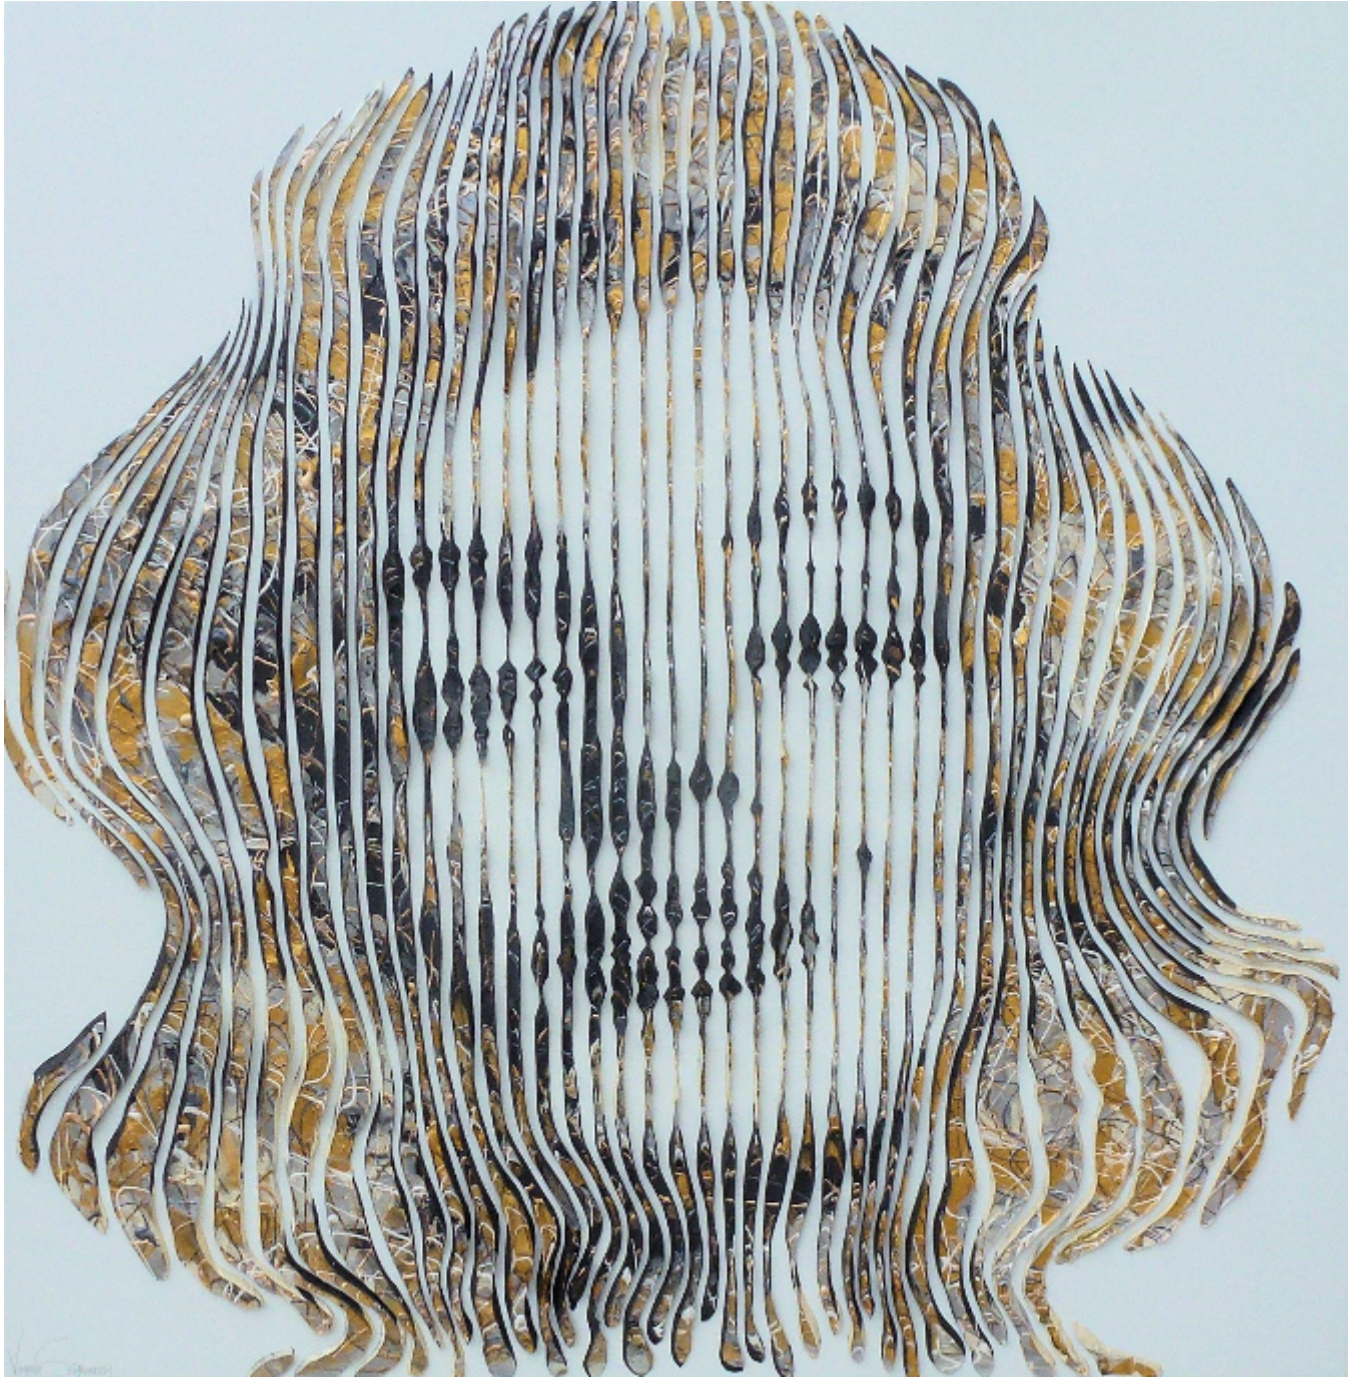

artéria

Marilyn Timeless

Virginie Schroeder

Sold

REF: 15031

Height: 122 cm (48")

Width: 122 cm (48")

DESCRIPTION