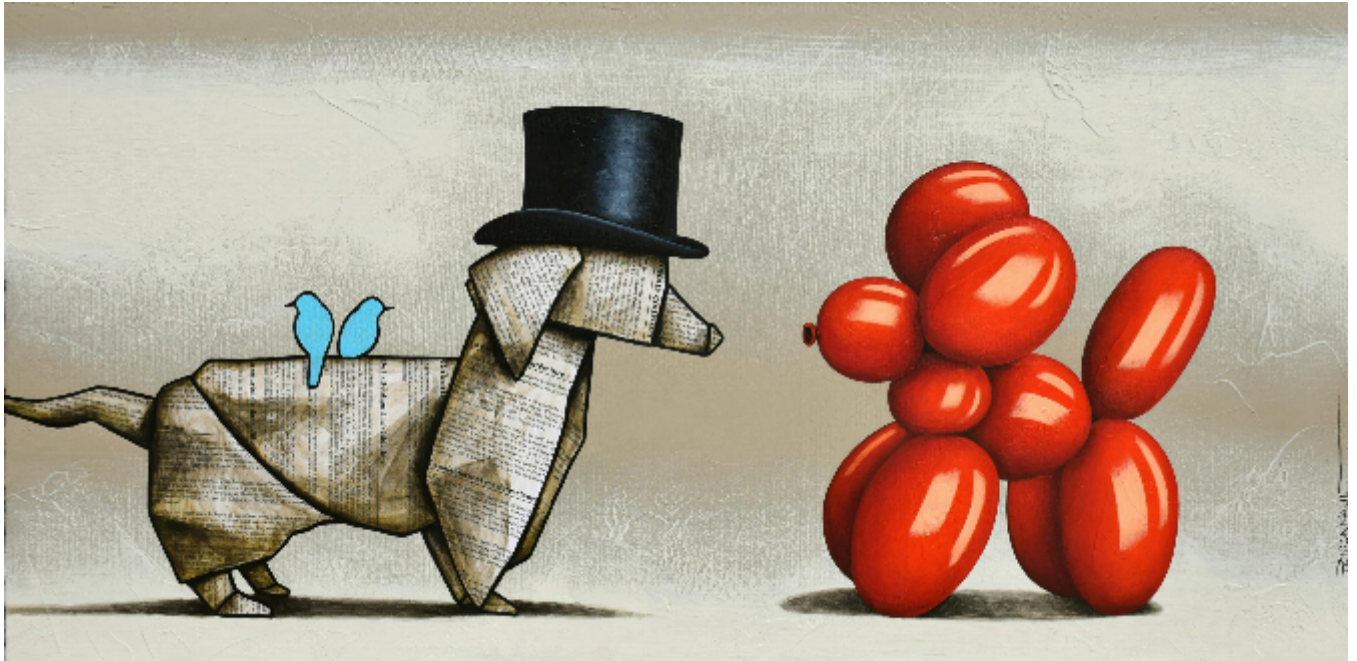

artéria

**Galant et avenant**

Nathalie Boissonnault

Sold

REF: 16829

Height: 50.78 cm (20")

Width: 101.56 cm (40")