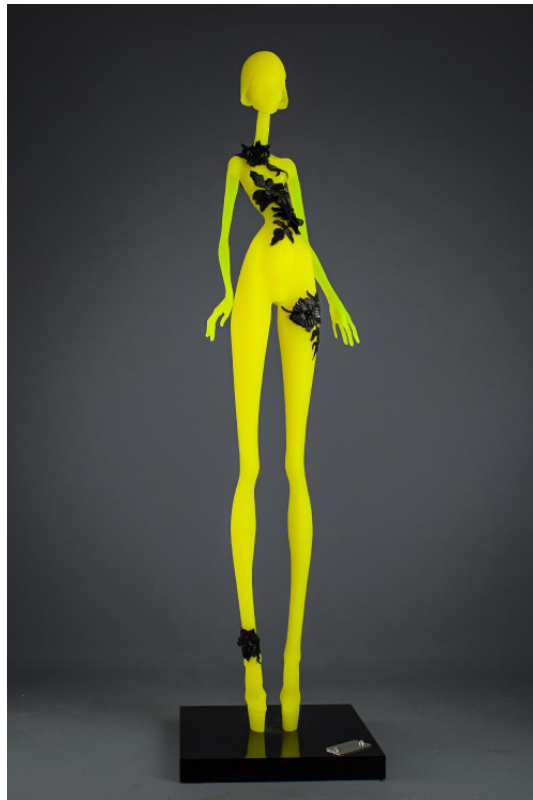

# artêria

Proof 113

Pasha Setrova

REF: 15845

Height: 84 cm (33.1") Width: 25 cm (9.8") Depth: 25 cm (9.8")

**CA\$5,000 + TAX**

Acrylic 2019