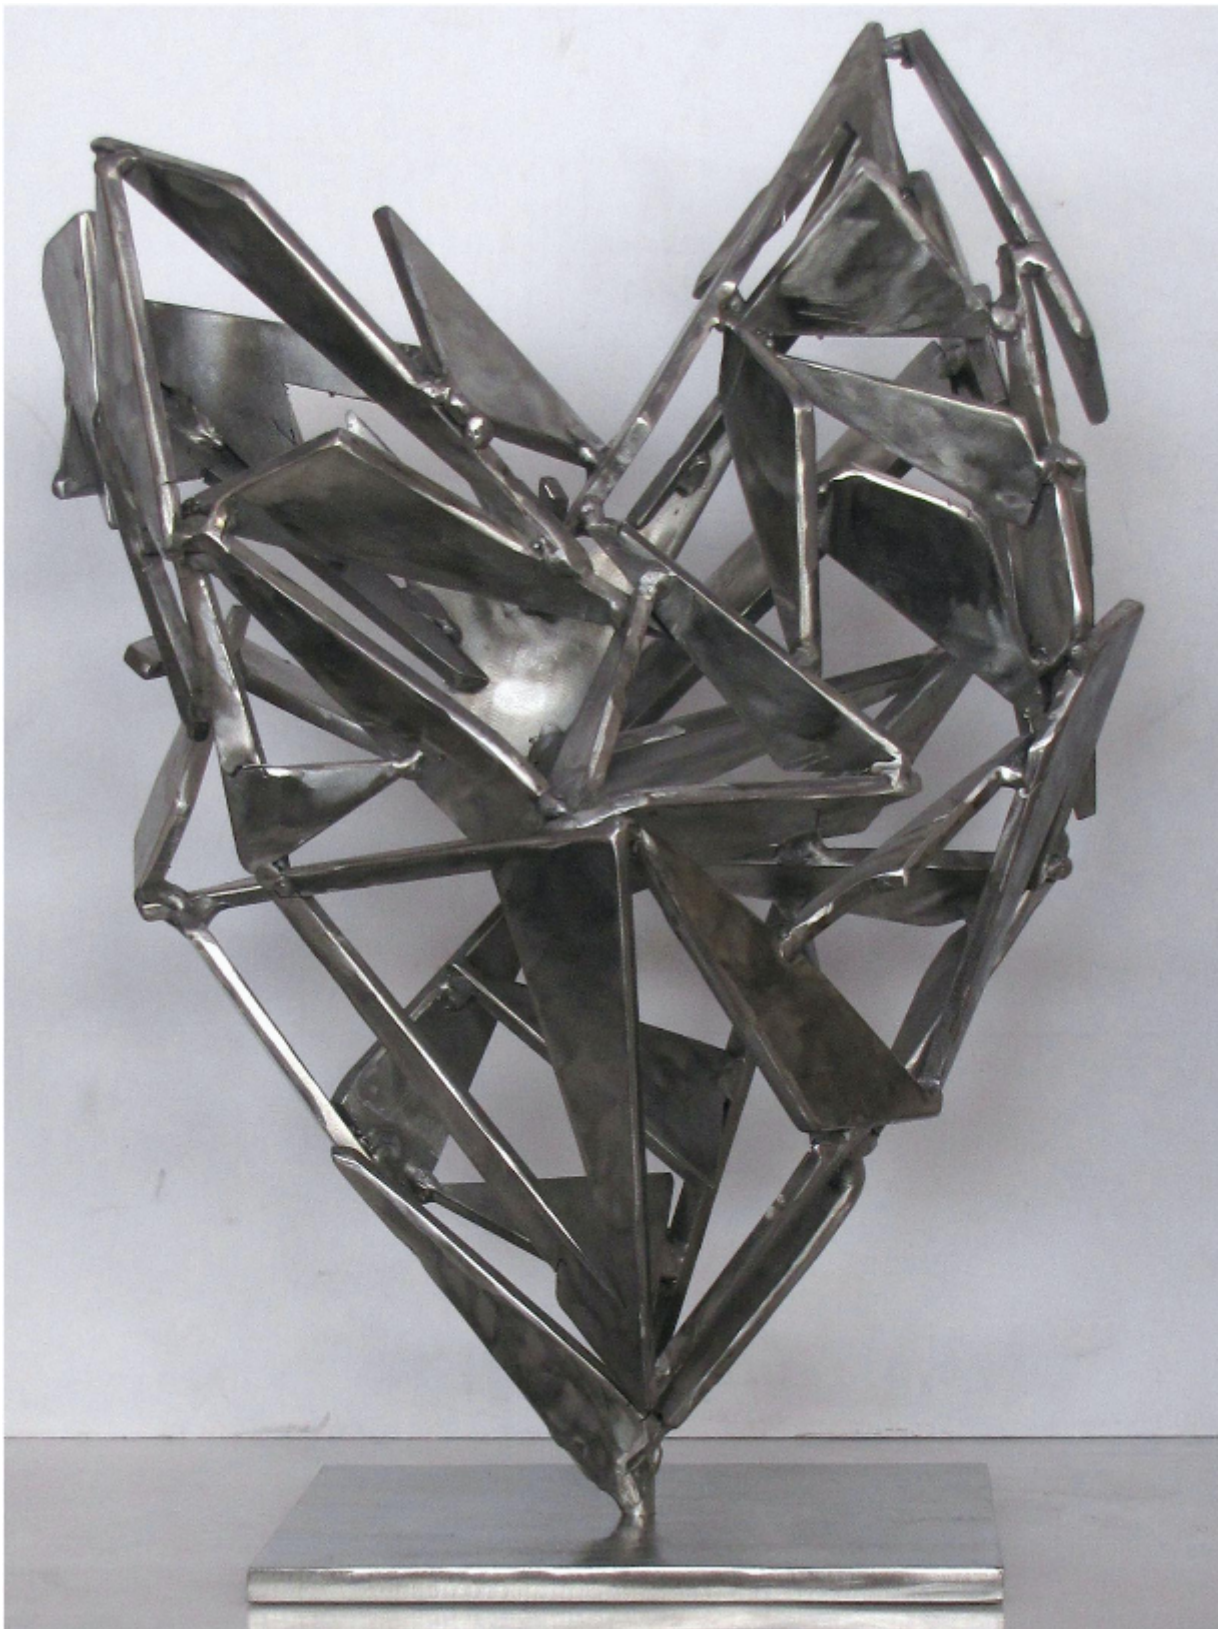

artéria

Fragment 2

Marie-Christine Payette

Sold

REF: 16170

Height: 44 cm (17.3")

Width: 30 cm (11.8")

Depth: 20 cm (7.9")

DESCRIPTION

Acier inoxydable

2019