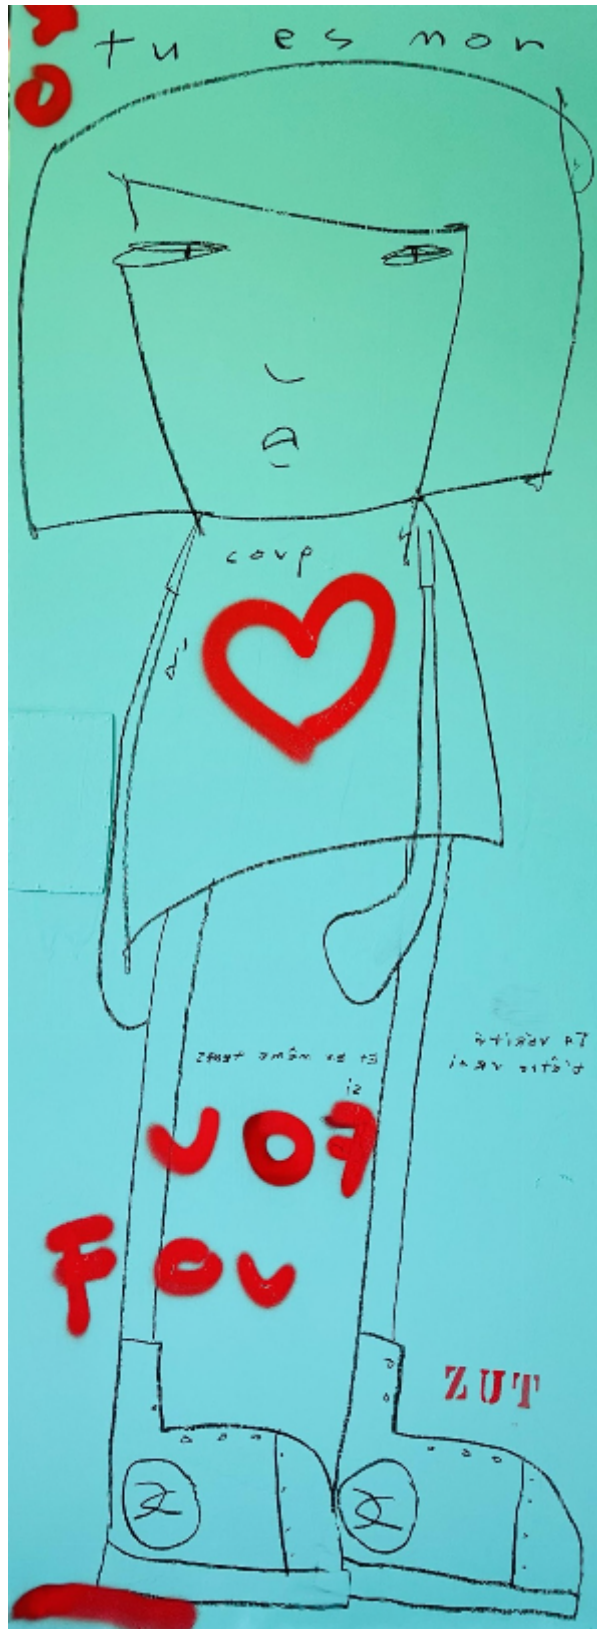

artéria

Tu es mon coup d'cœur

Zut

CA\$5,500 + TAX

REF: 20839

Height: 203.12 cm (80")

Width: 76.17 cm (30")

DESCRIPTION