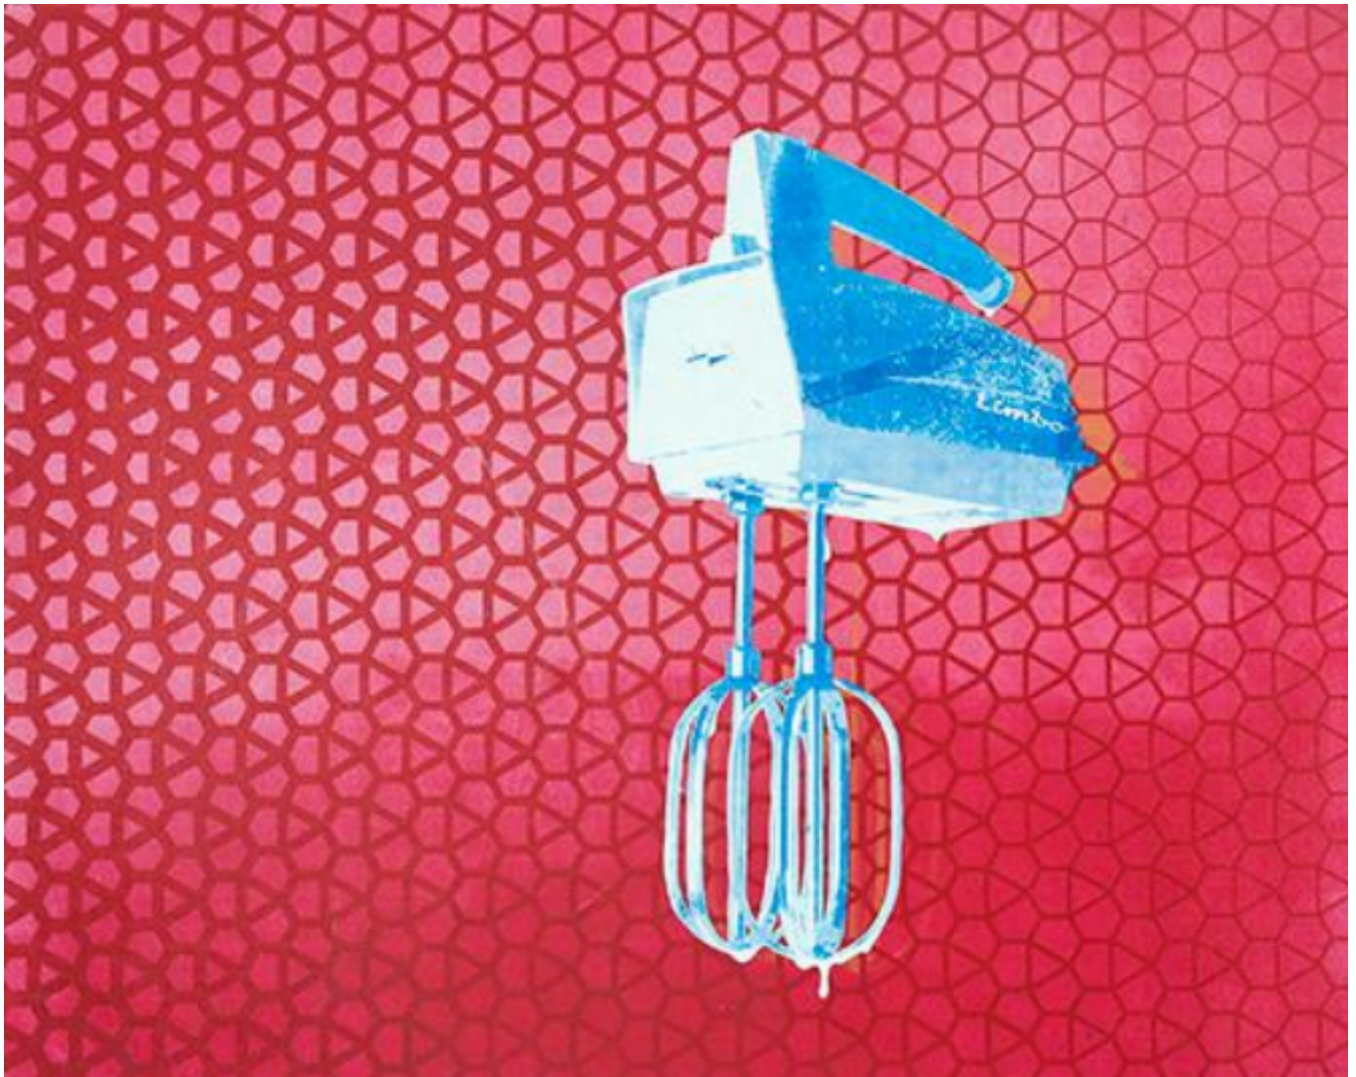

artéria

mixer on pink

Limbo

Sold

REF: 10391

Height: 61 cm (24")

Width: 76.5 cm (30.1")

DESCRIPTION