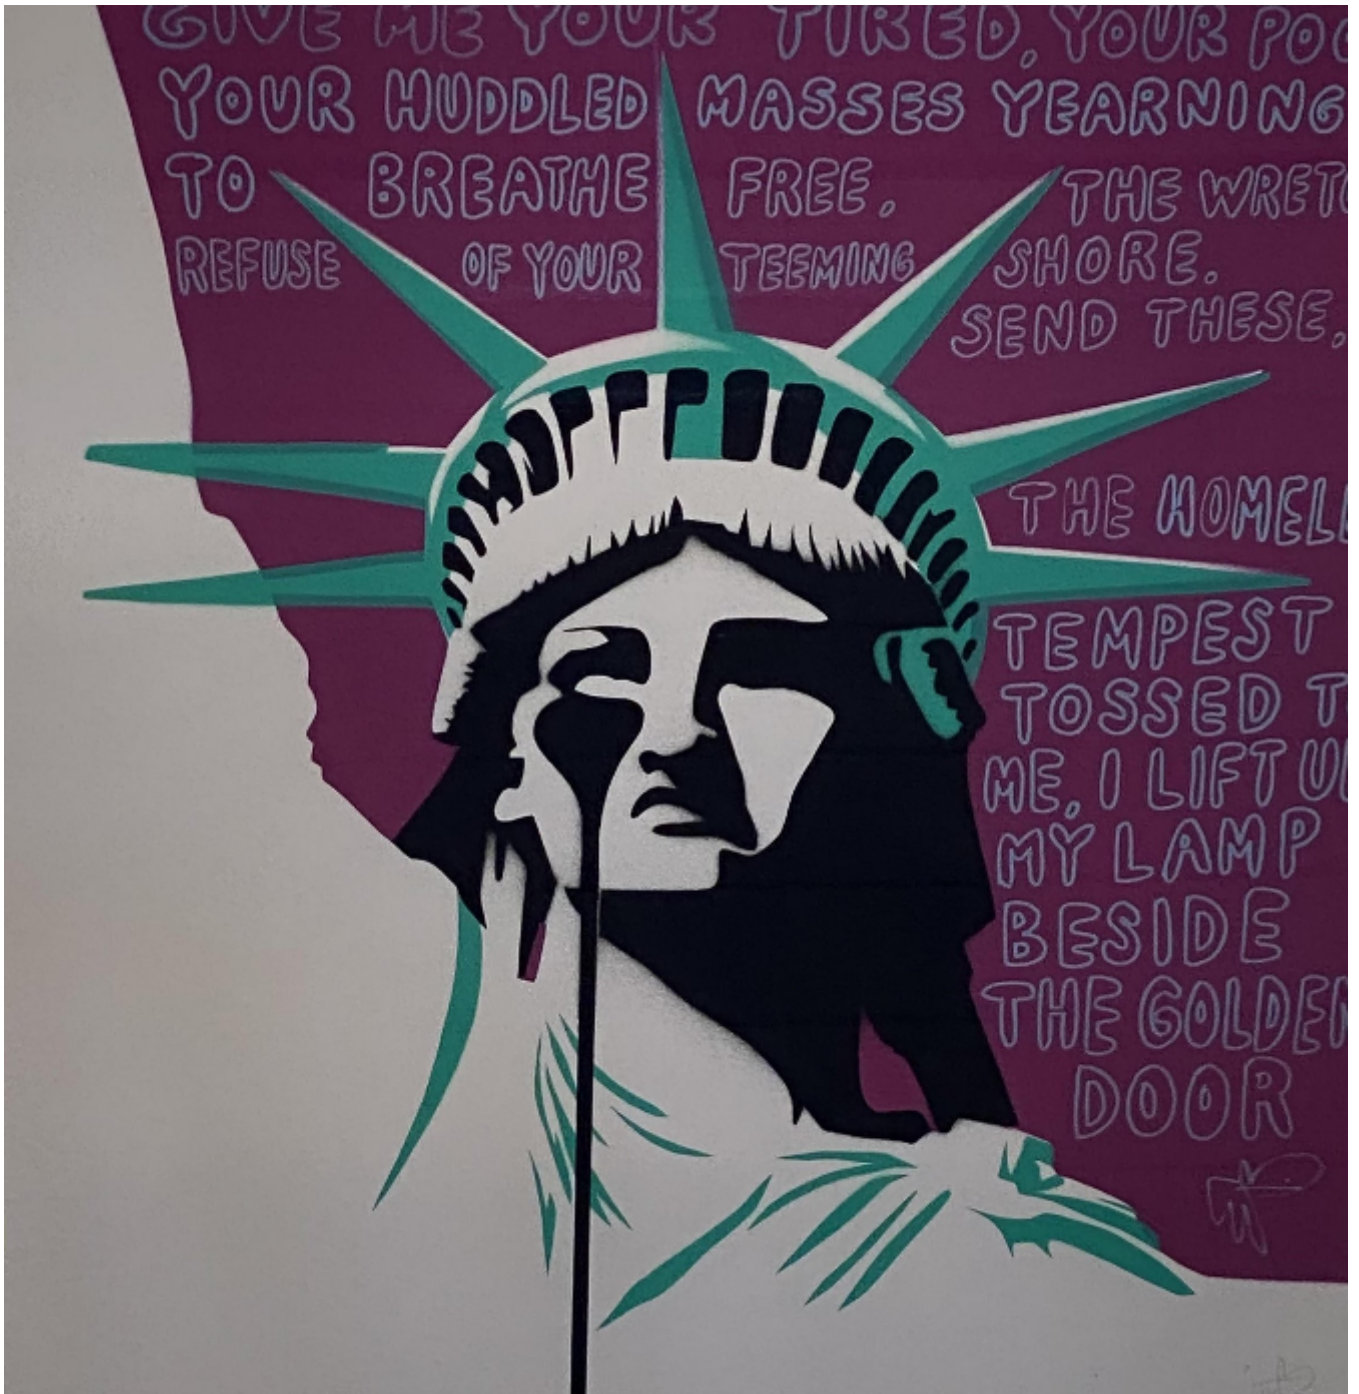

artéria

America's nightmare Handfinished

"Pure Evil"

Sold

REF: 16869

Height: 72.36 cm (28.5")

Width: 66.01 cm (26")

Framed Height: 83.79 cm (33")

Framed Width: 78.71 cm (31")

Framed Depth: 78.71 cm (31")

DESCRIPTION

Under glass black frame