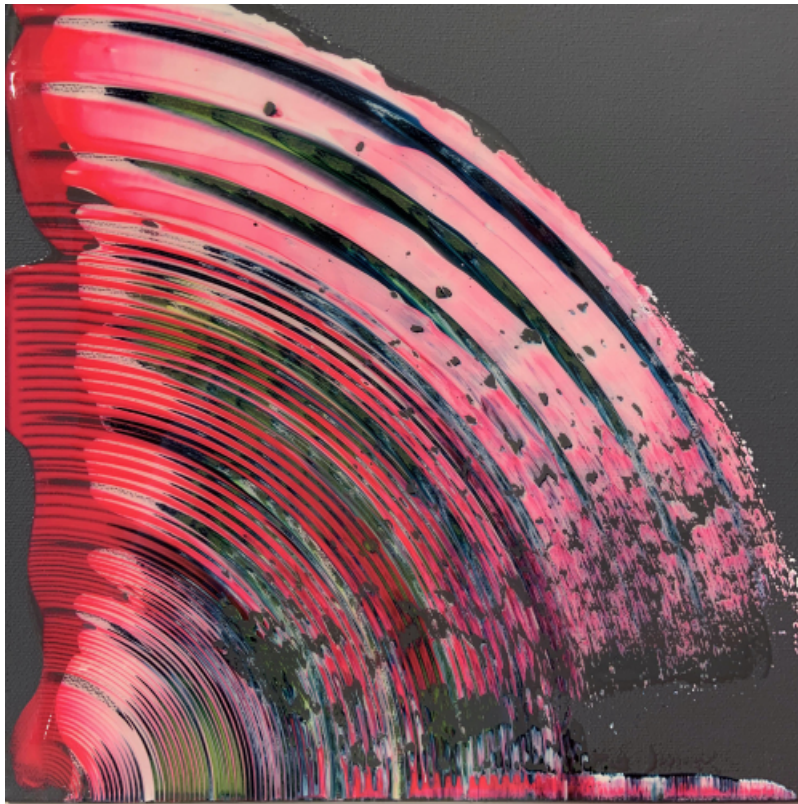

artéria

Grey waves

Isabelle Beaubien

REF: 16562

Height: 25.5 cm (10.04") Width: 25.5 cm (10.04")

CA\$300

Mixed media on canvas