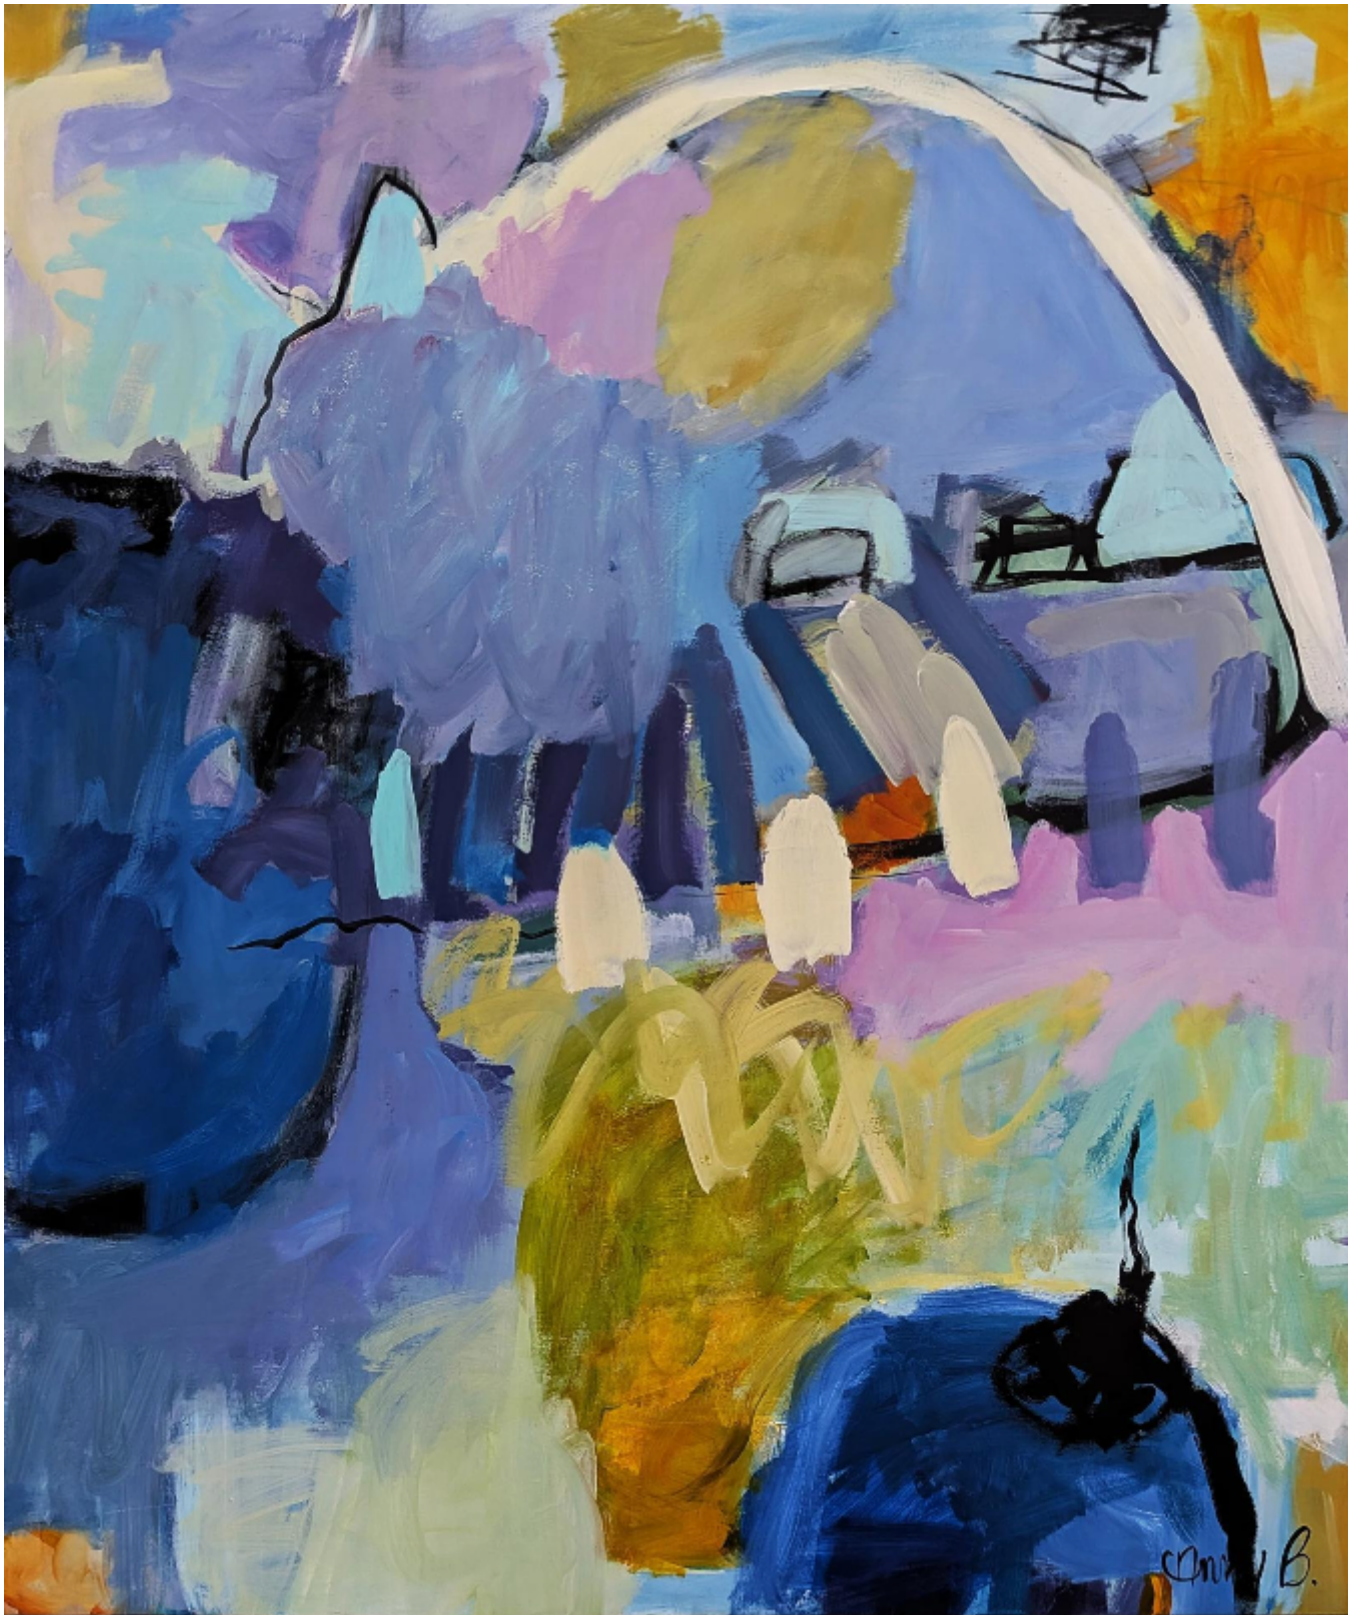

artéria

Rose mauve

Anny Bisson

CA\$1,900 + TAX

REF: 20799

Height: 121.87 cm (48")

Width: 101.56 cm (40")

DESCRIPTION

2026
Acrylic & pastel on canvas