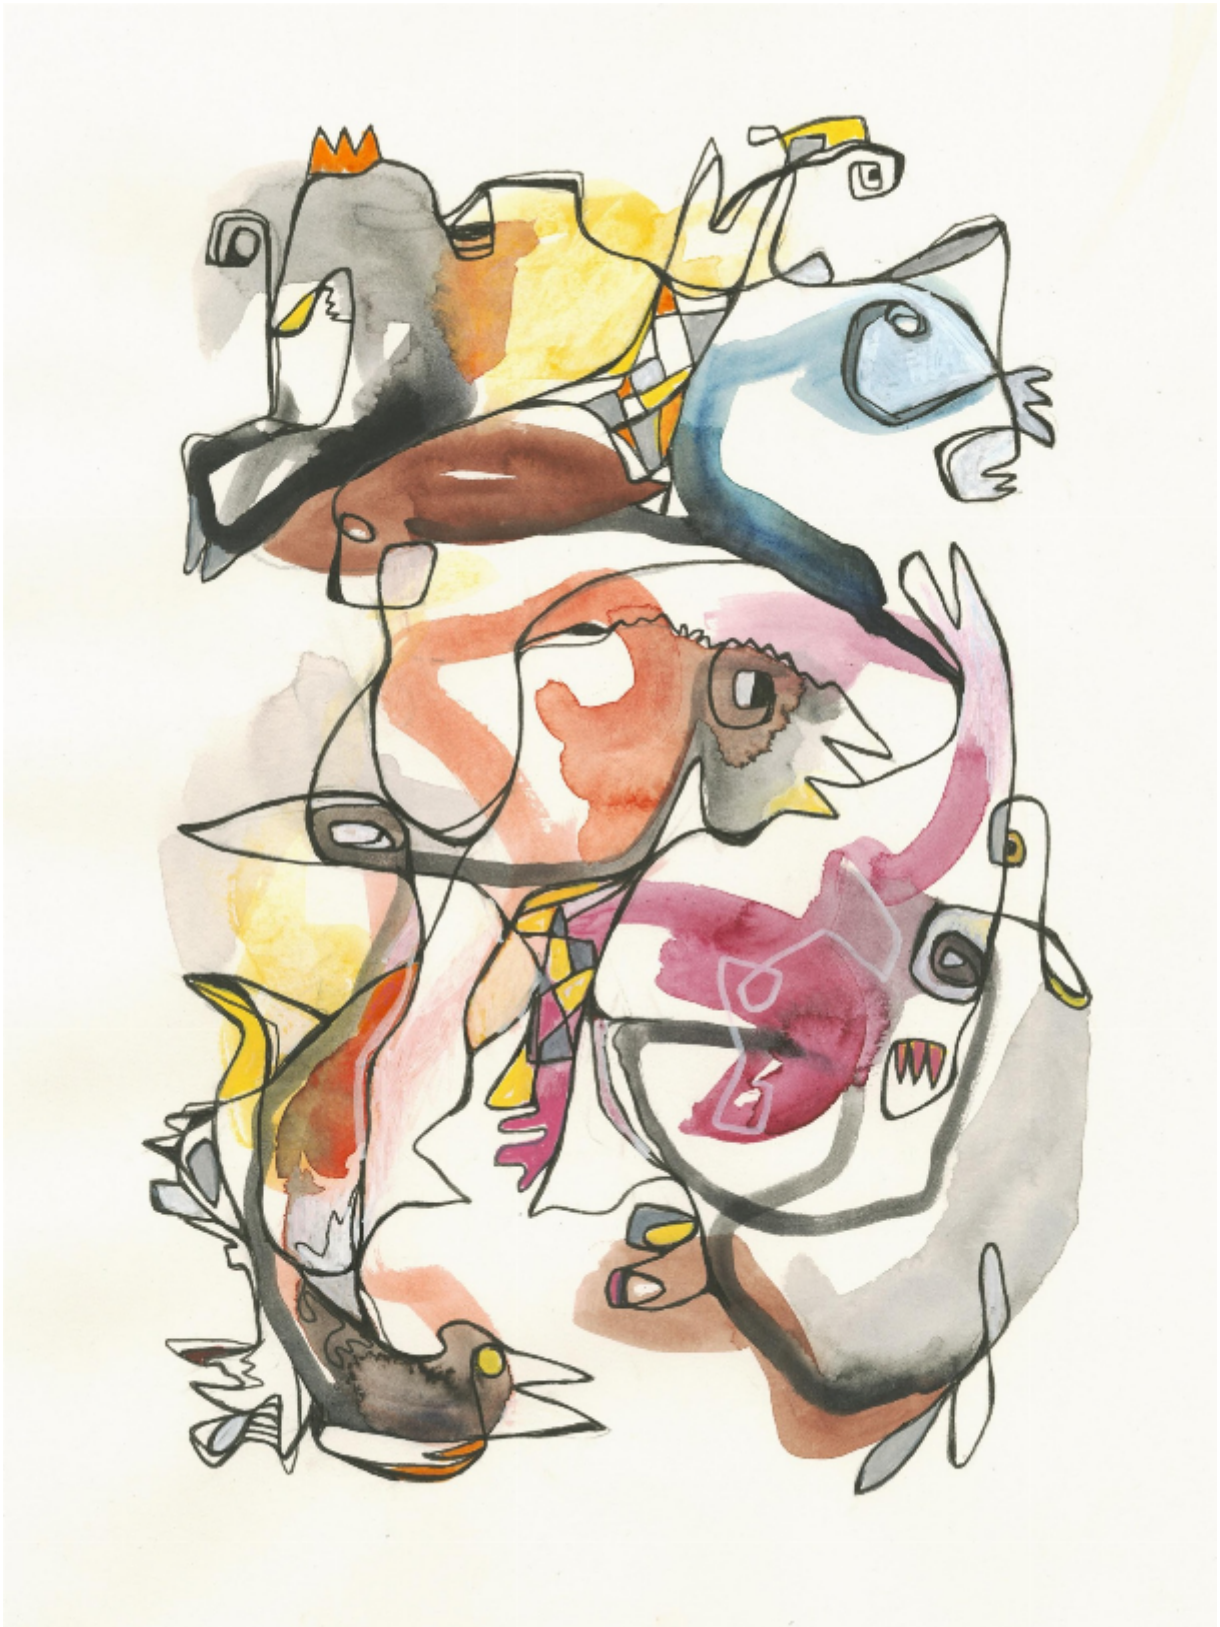

artéria

Eau de vie 14 (Framed)

Carole Arbic

CA\$360 + TAX

REF: 17527

Height: 39 cm (15.4")

Width: 29 cm (11.4")

DESCRIPTION

Watercolor and marker on paper - 2022 Framed