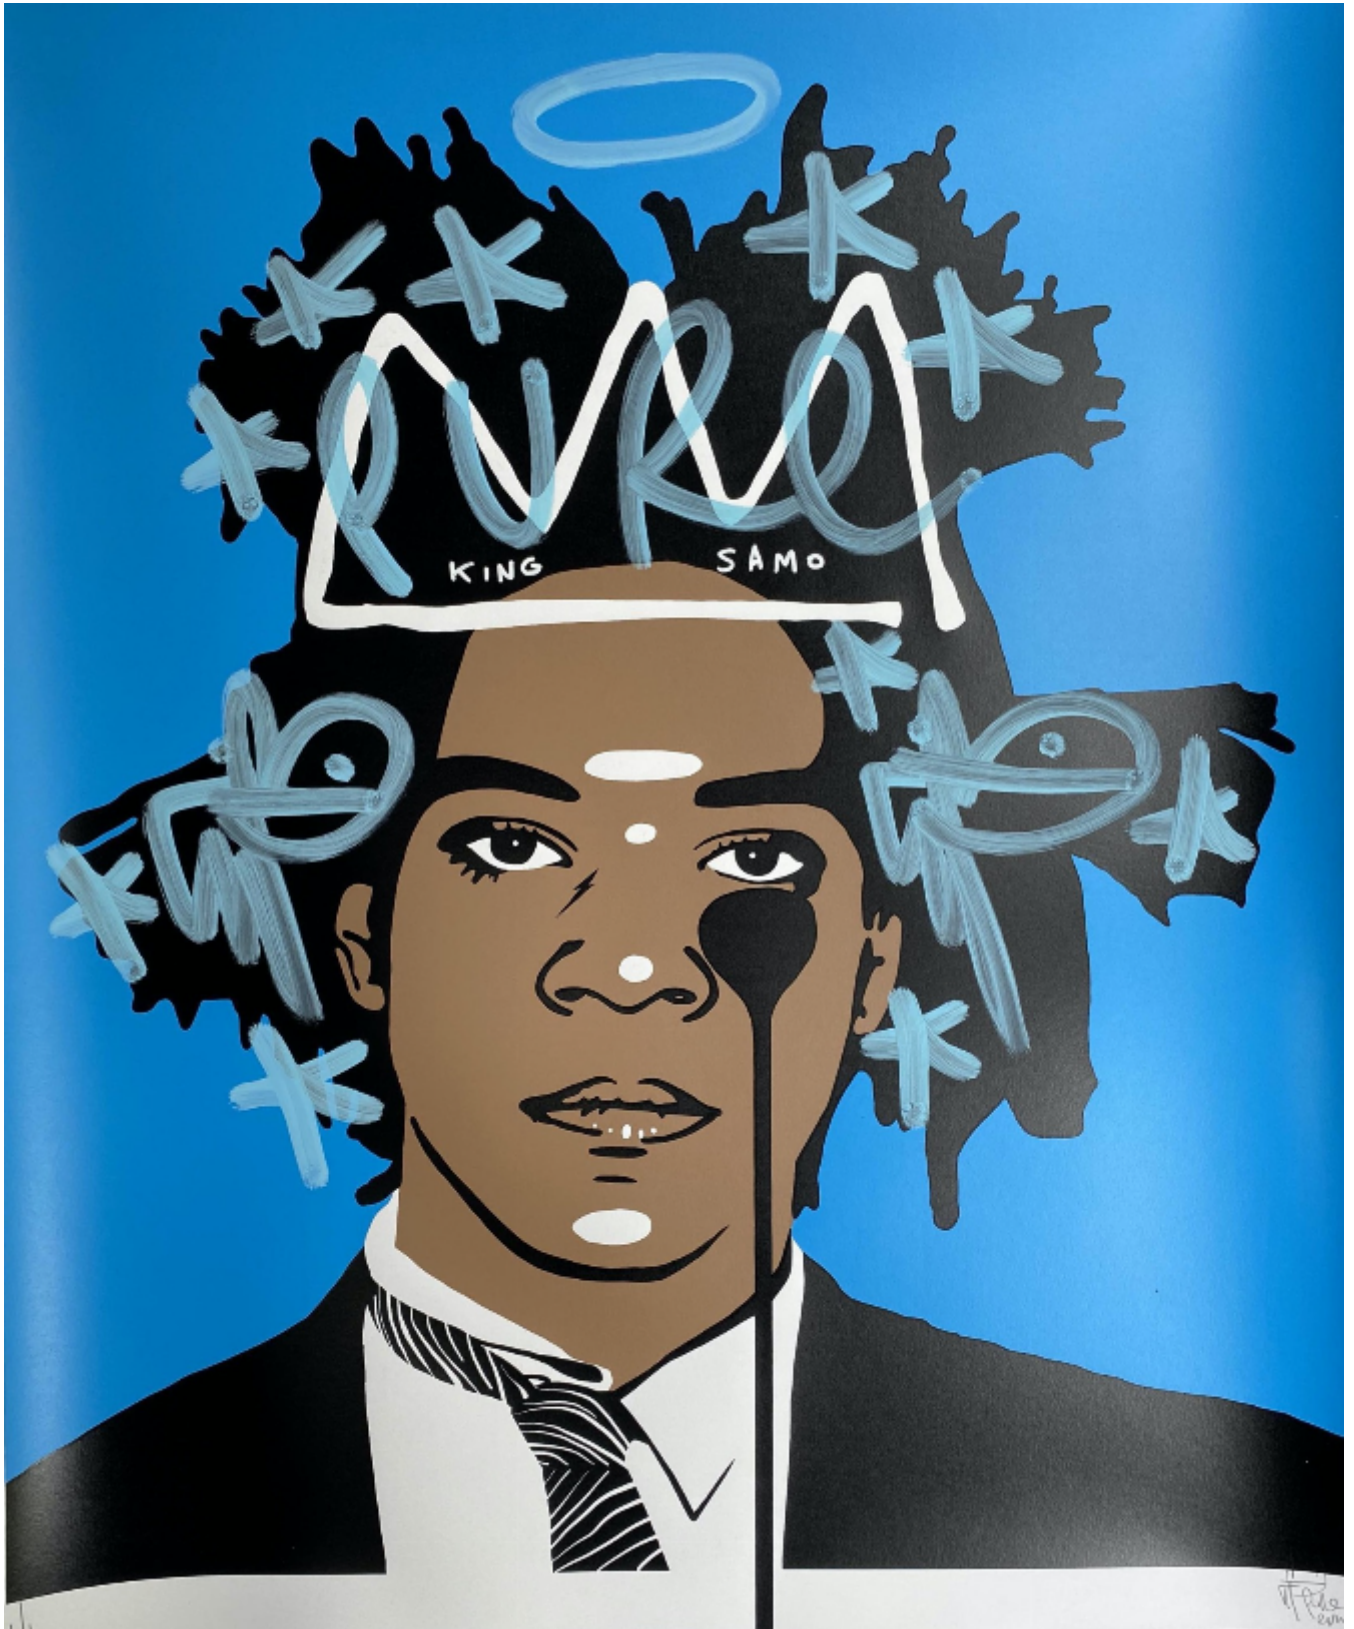

artéria

Handfinished King Samo

"Pure Evil"

CA\$1,020 + TAX

REF: 17672

Height: 85 cm (33.5")

Width: 70 cm (27.6")

DESCRIPTION