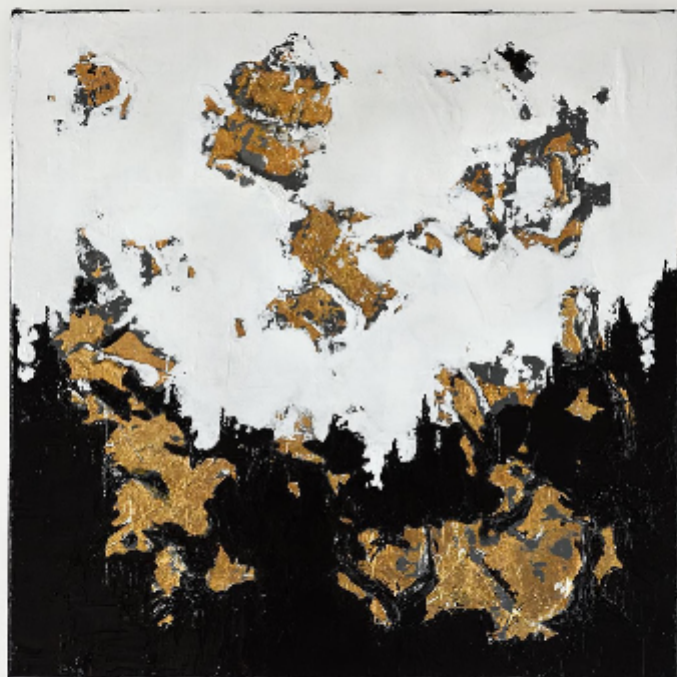

artéria

Home within my heart

Anne-Laurence Garceau

CA\$675 + TAX

REF: 20813

Height: 50.78 cm (20")

Width: 50.78 cm (20")

DESCRIPTION